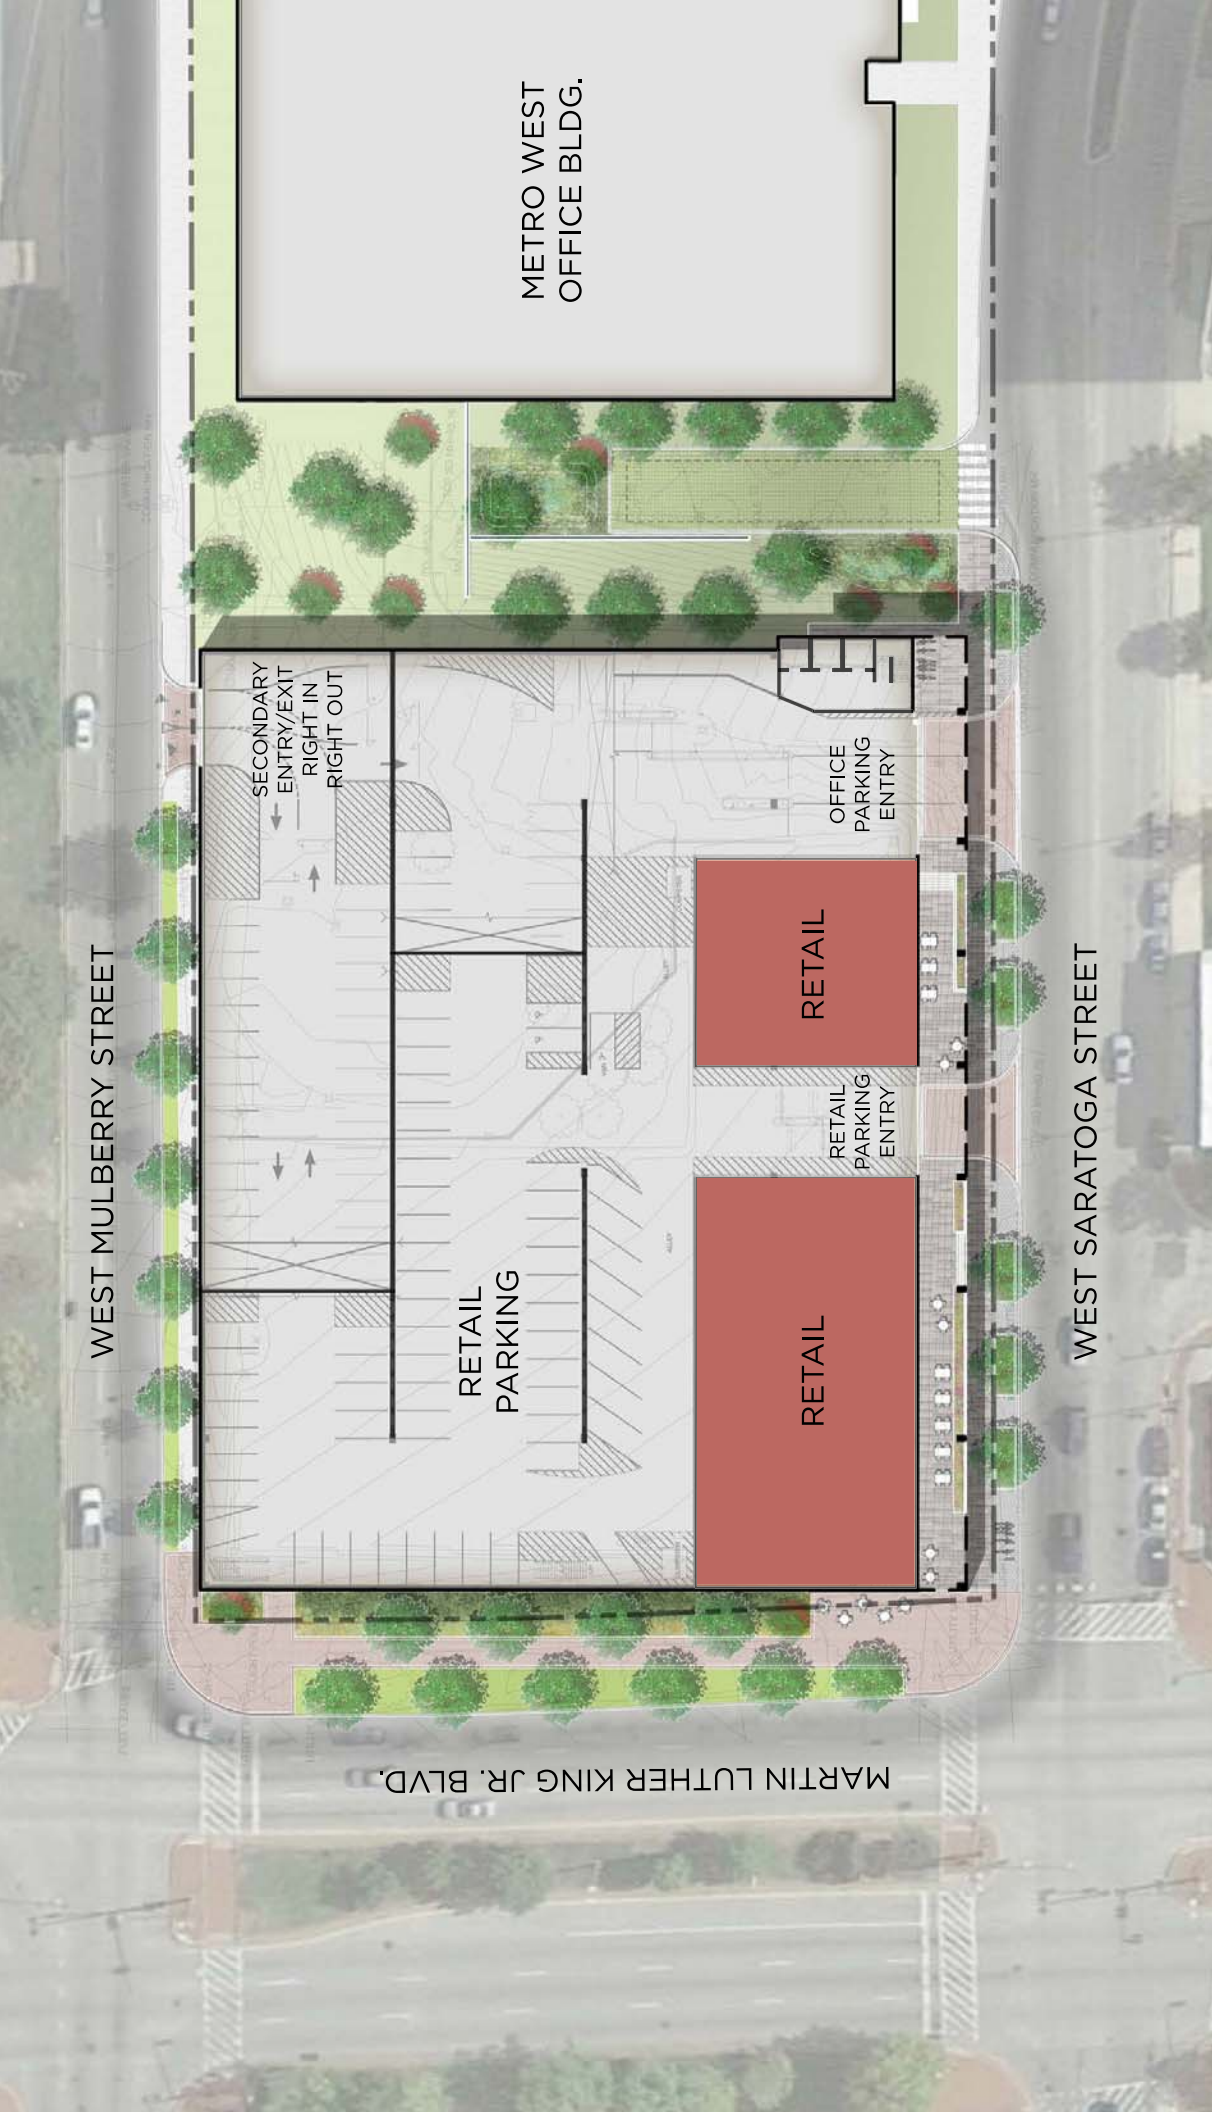

CVP
Caves Valley Partners DESIGN COLLECTIVE

EXISTING CONTEXT
METRO WEST GARAGE

NORTH GREENE STREET

US ROUTE 40 EASTBOUND

WEST MULBERRY STREET

METRO WEST
OFFICE BLDG.

METRO WEST
GARAGE.

WEST SARATOGA STREET

MARTIN LUTHER KING JR. BLVD

SITE PLAN - CONTEXT
METRO WEST GARAGE

SITE PLAN - ORIGINAL
METRO WEST GARAGE

WEST MULBERRY STREET

WEST SARATOGA STREET

METRO WEST OFFICE BLDG.

SECONDARY ENTRY/EXIT
RIGHT IN
RIGHT OUT

OFFICE PARKING
ENTRY

RETAIL

RETAIL PARKING
ENTRY

RETAIL

RETAIL
PARKING

MARTIN LUTHER KING JR. BLVD.

SITE PLAN - NEW
METRO WEST GARAGE

DESIGN COLLECTIVE