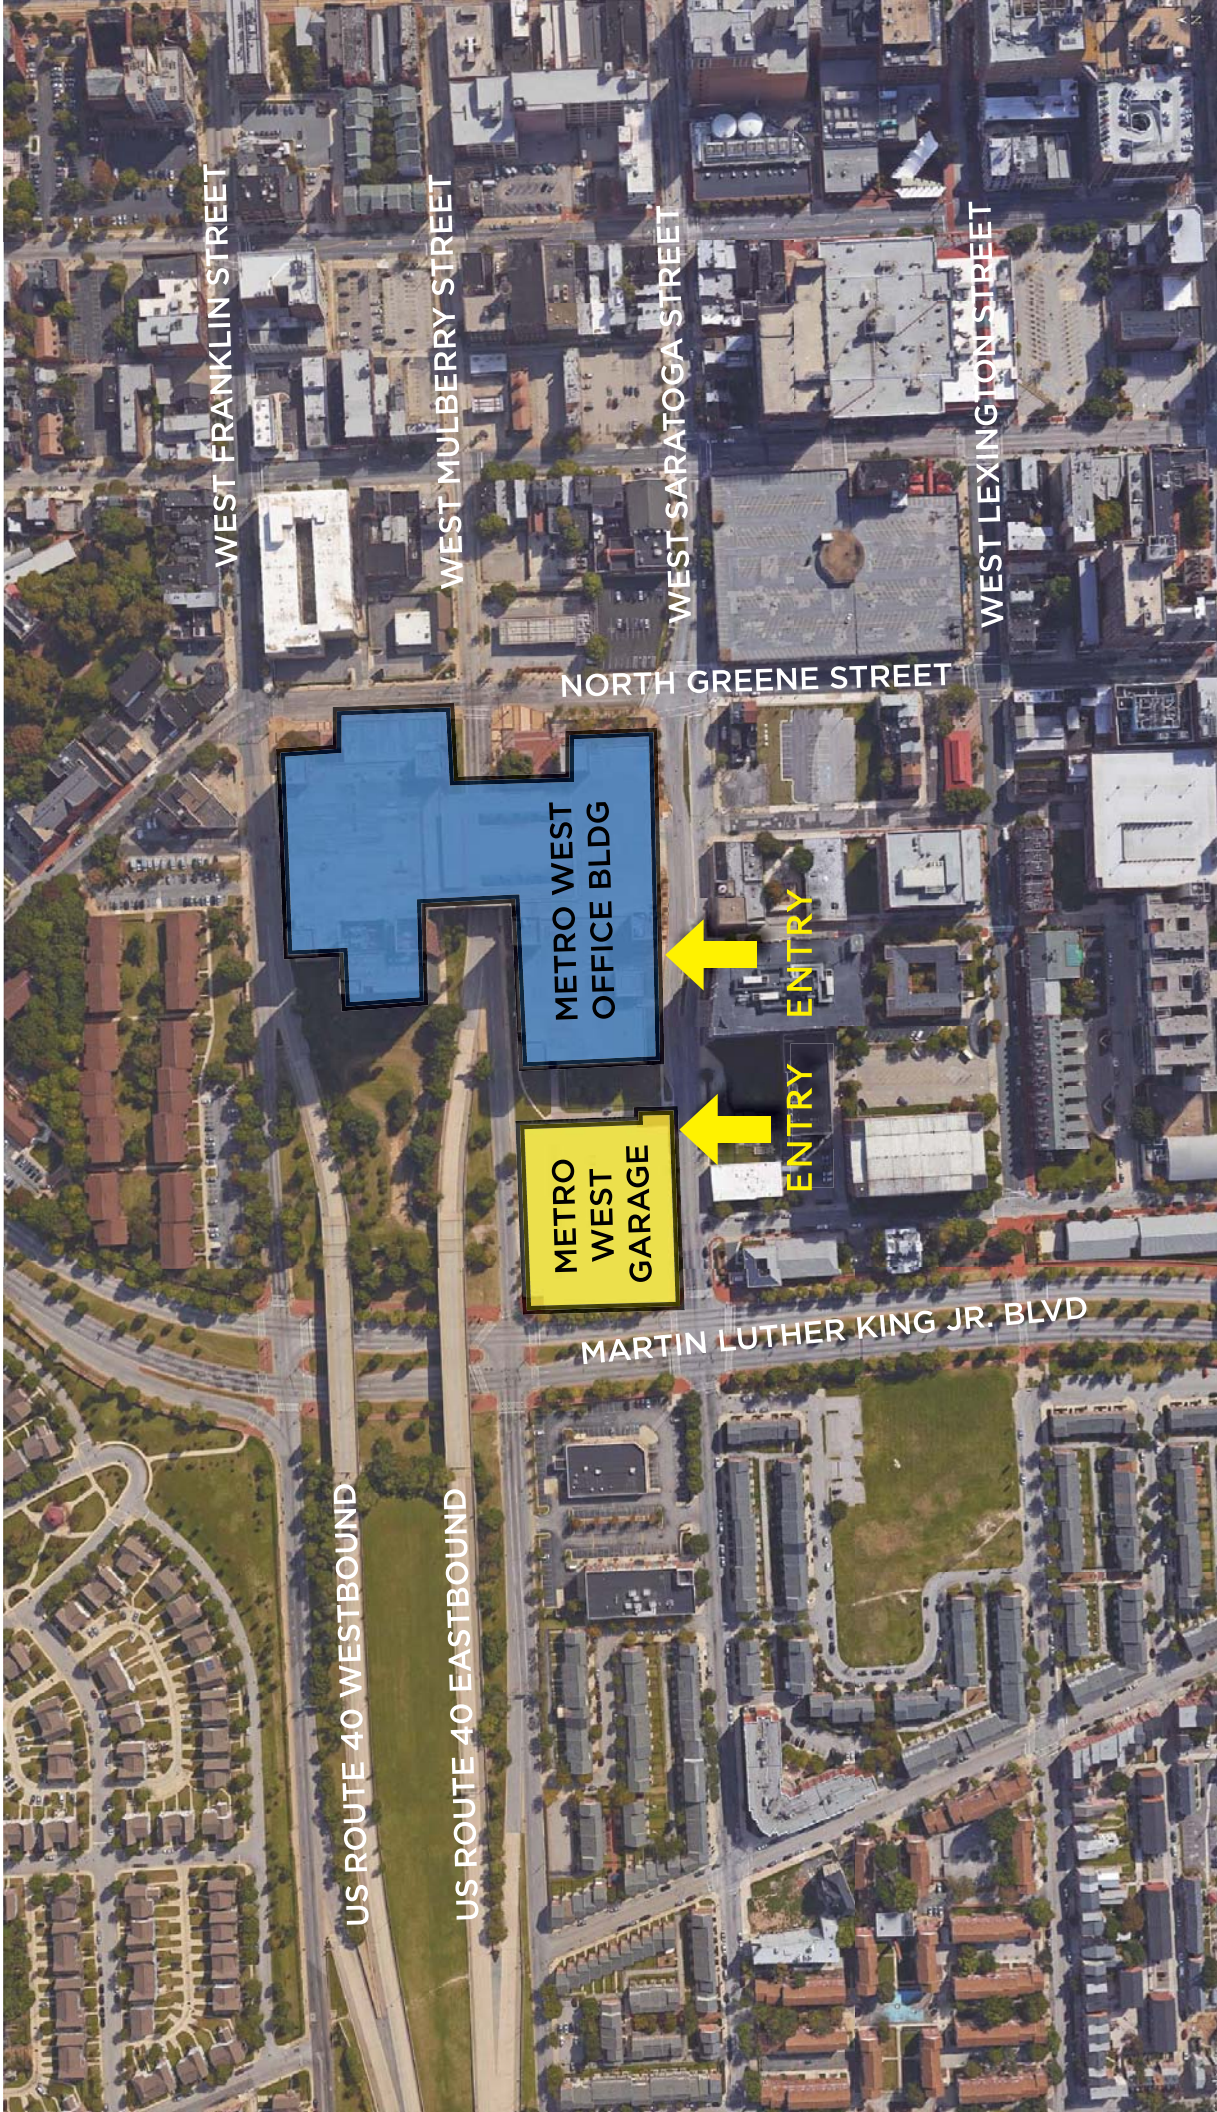

SITE LOCATION - NEIGHBORHOOD
METRO WEST GARAGE