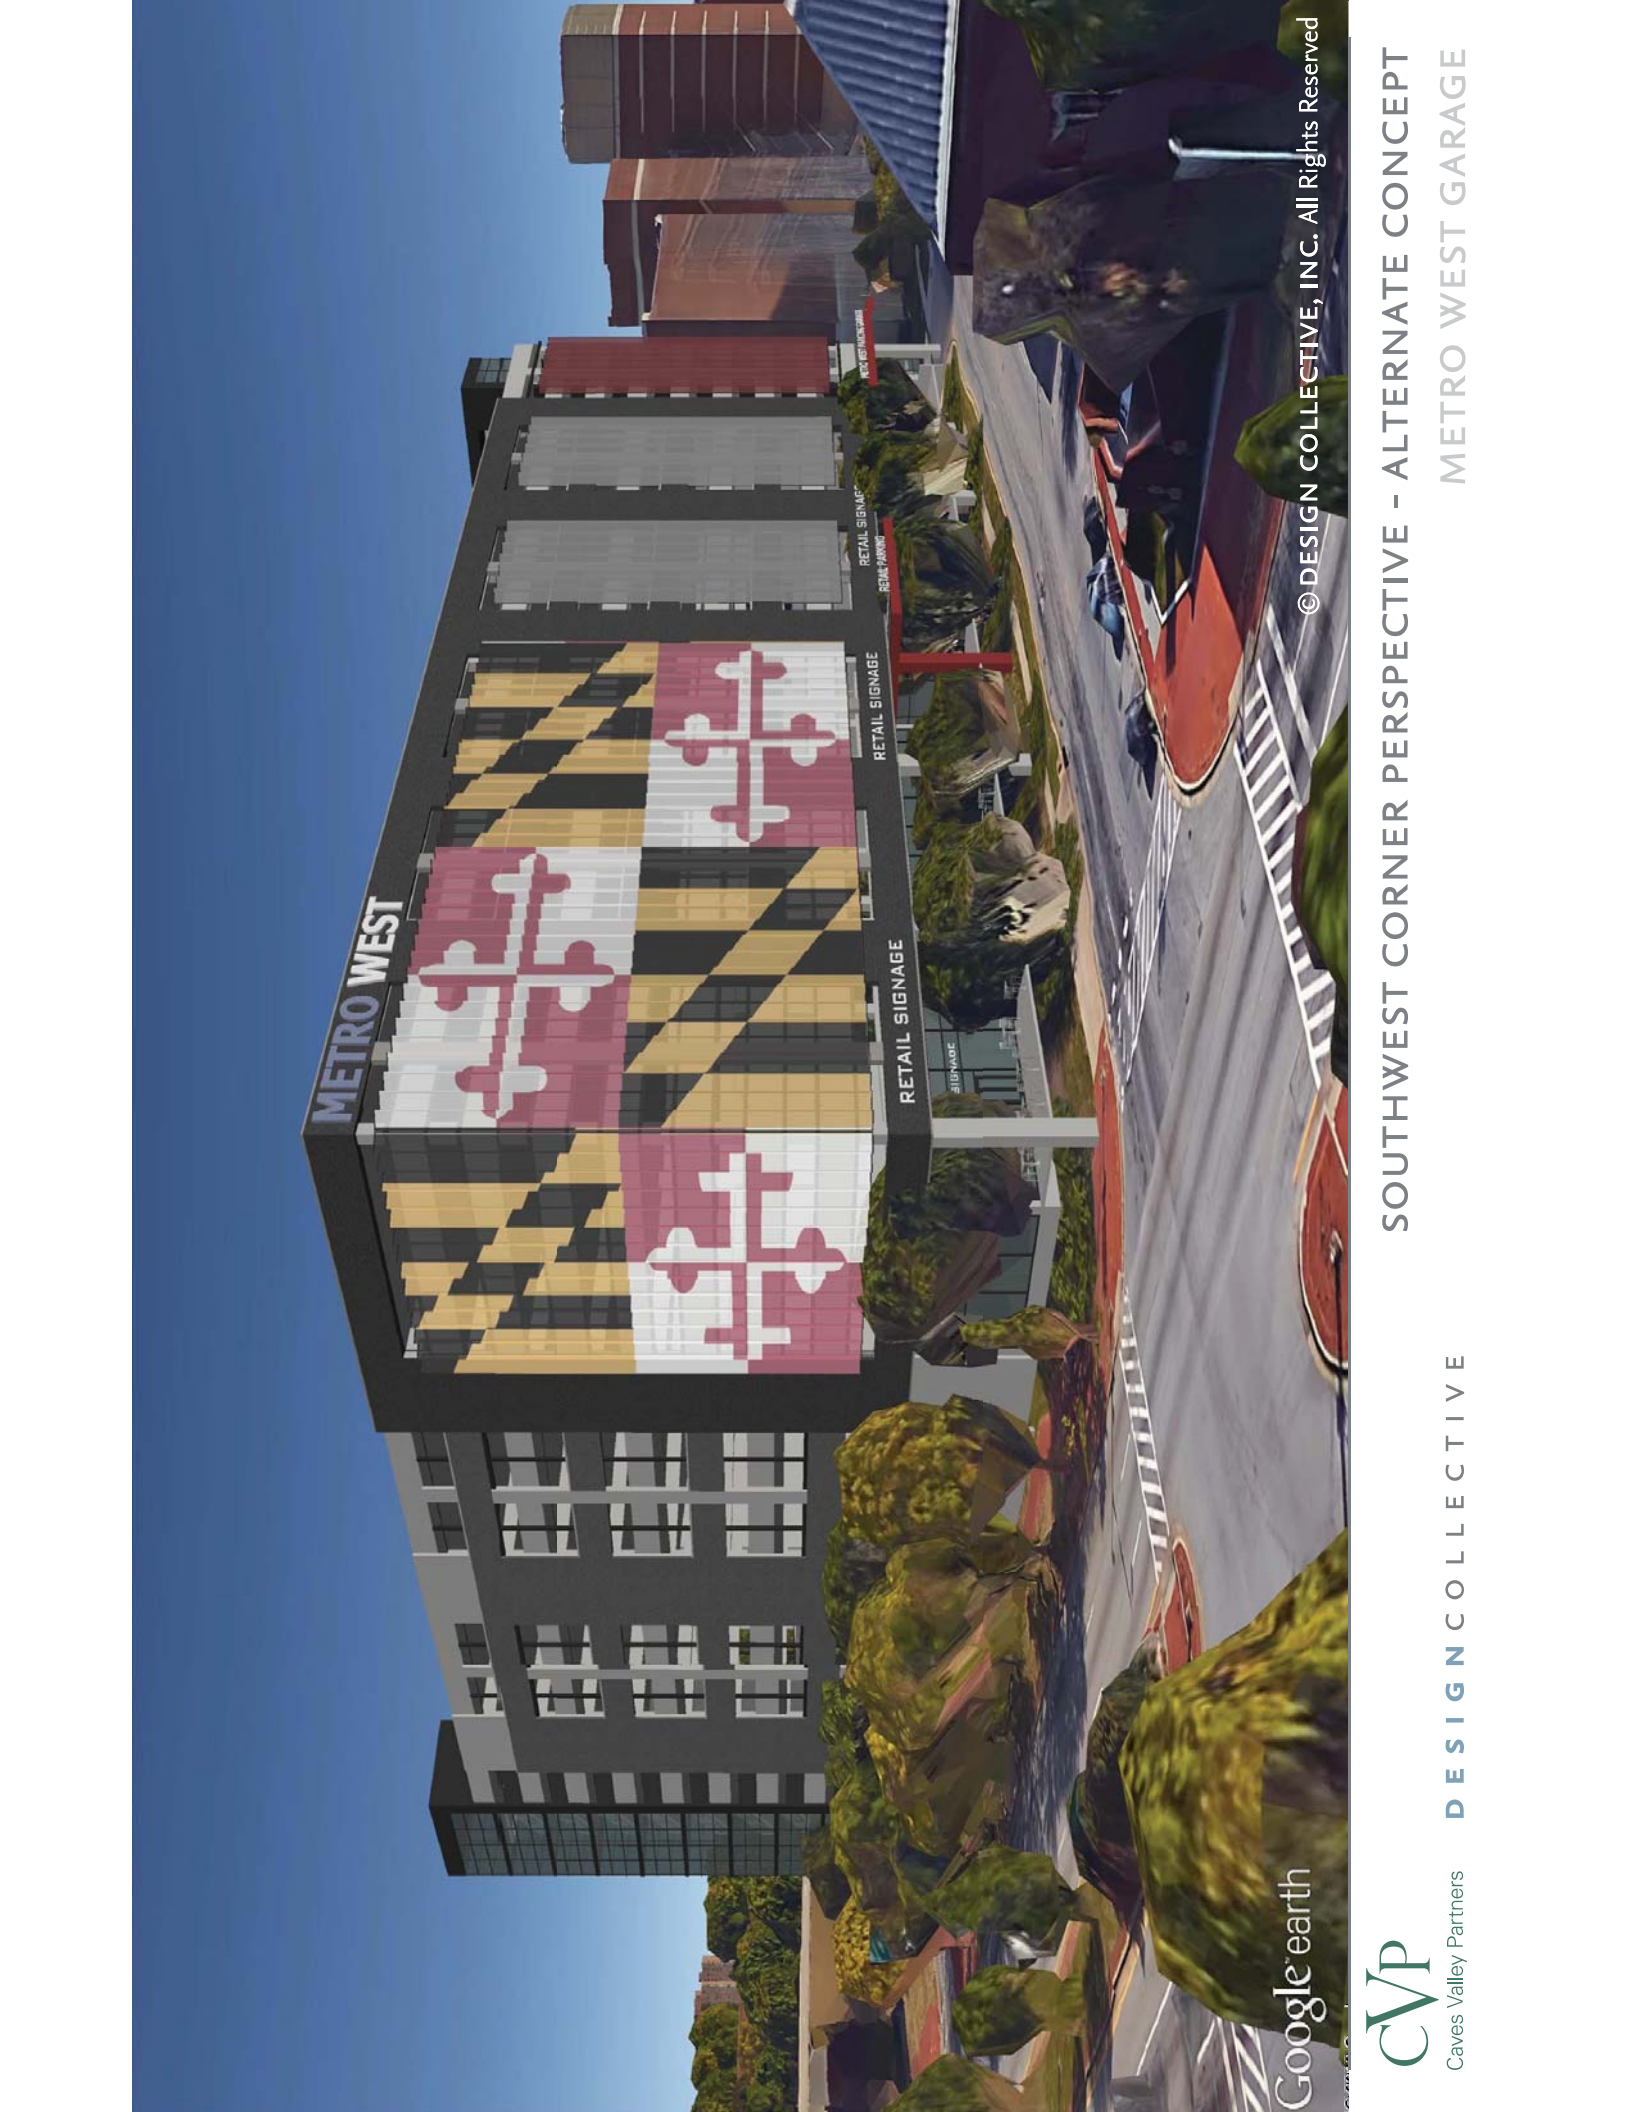

Google earth

© DESIGN COLLECTIVE, INC. All Rights Reserved

cVP
Caves Valley Partners

DESIGN COLLECTIVE

SOUTHWEST CORNER PERSPECTIVE - ALTERNATE CONCEPT
METRO WEST GARAGE