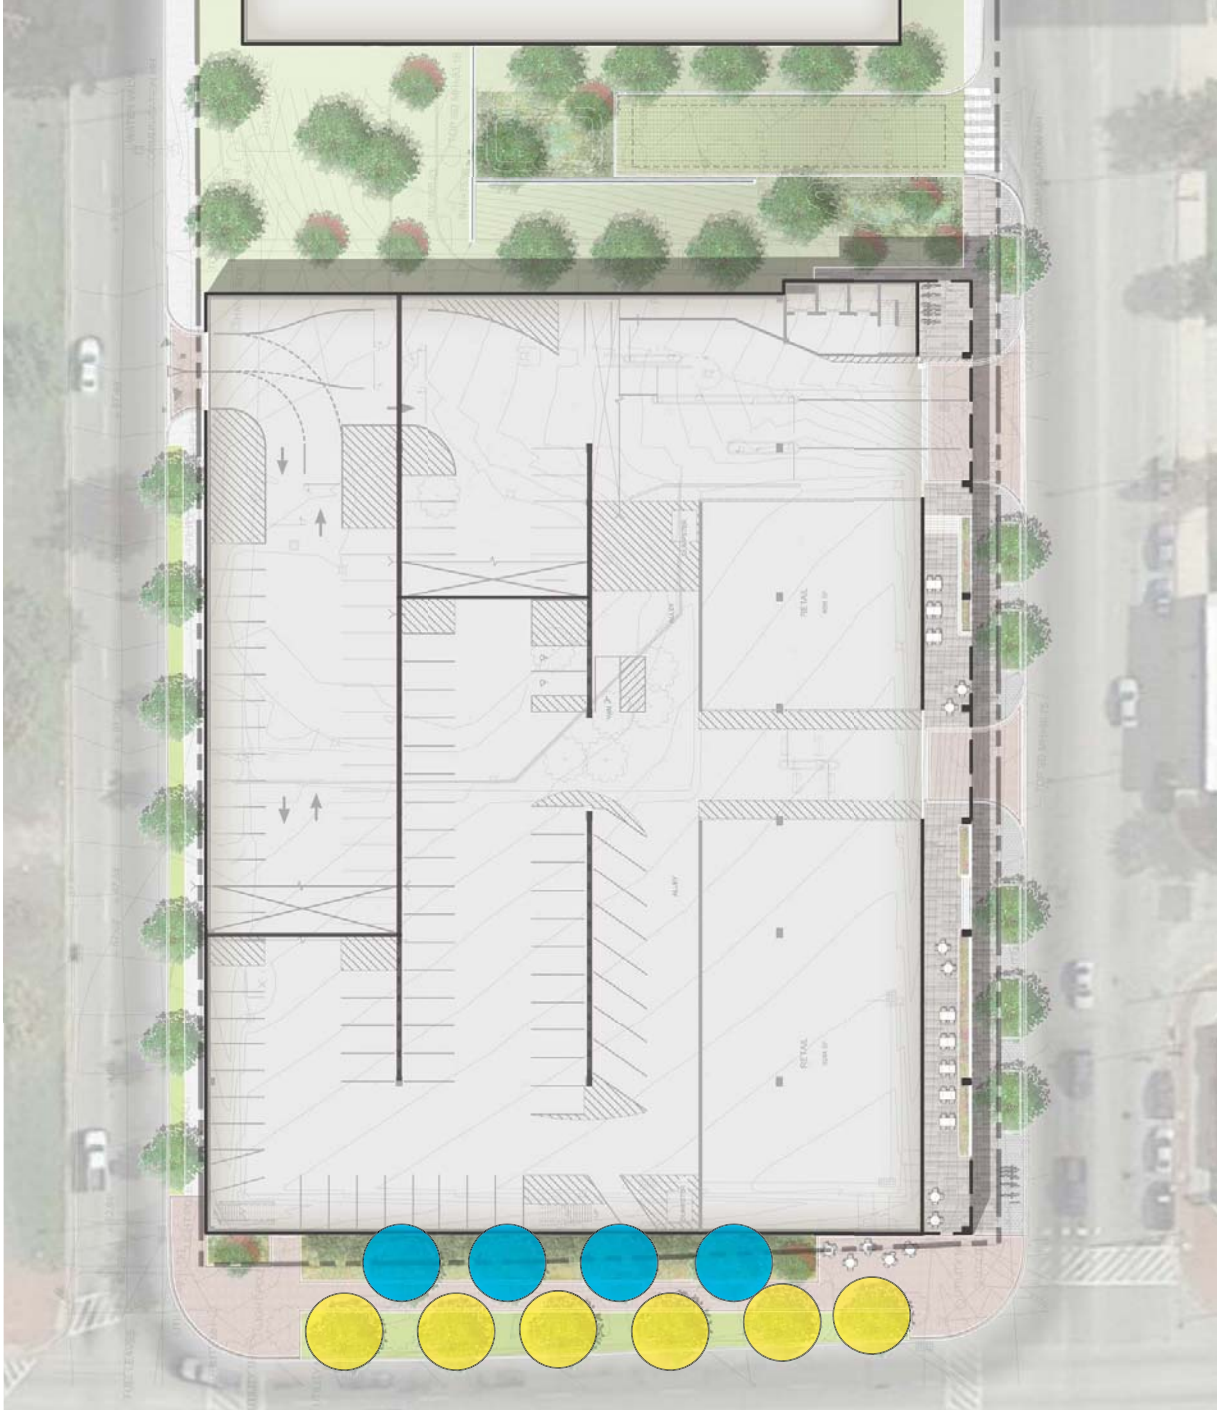

PRUNUS 'KWANZAN' | KWANZAN CHERRY