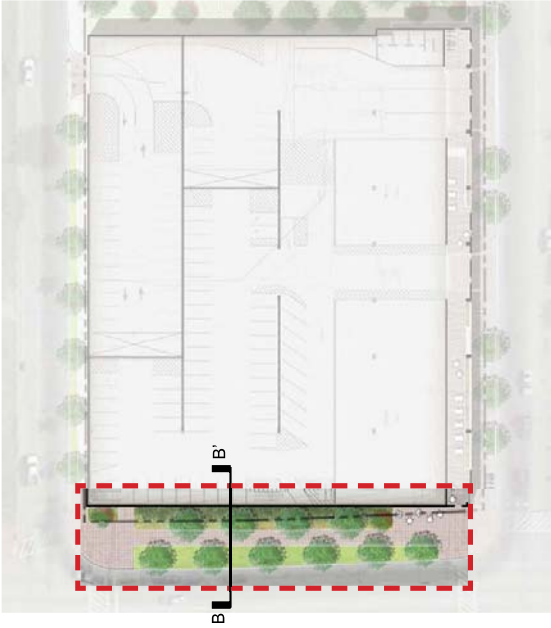

GARAGE ENTRY PERSPECTIVE - ALTERNATE CONCEPT
METRO WEST GARAGE

FLAG SCREEN DETAIL - ALTERNATE CONCEPT
METRO WEST GARAGE

Caves Valley Partners

DESIGN COLLECTIVE

**NORTH ELEVATION - NEW
METRO WEST GARAGE**

WEST MULBERRY STREET

MARTIN LUTHER KING JR. BLVD.

WEST SARATOGA STREET

METRO WEST
OFFICE BLDG.

RETAIL

RETAIL

SITE PLAN
METRO WEST GARAGE

SARATOGA STREET SECTION
METRO WEST GARAGE

N MARTIN LUTHER KING JR BLVD

9'-15' LAWN STRIP

10' BRICK SIDEWALK

15' PLANTING

B

Caves Valley Partners

DESIGN COLLECTIVE

MLK BLVD STREET SECTION
METRO WEST GARAGE

N MARTIN LUTHER KING JR BLVD & W SARATOGA ST

W SARATOGA ST

N MARTIN LUTHER KING JR BLVD & W MULBERRY ST

W MULBERRY ST

NORTH EDGE - FULL SHADE

WEST EDGE - MLK BOULEVARD STREET TREES

WEST EDGE - MLK BOULEVARD ORNAMENTAL TREES

SOUTH EDGE - RETAIL SPACE

EAST EDGE - OPEN SPACE