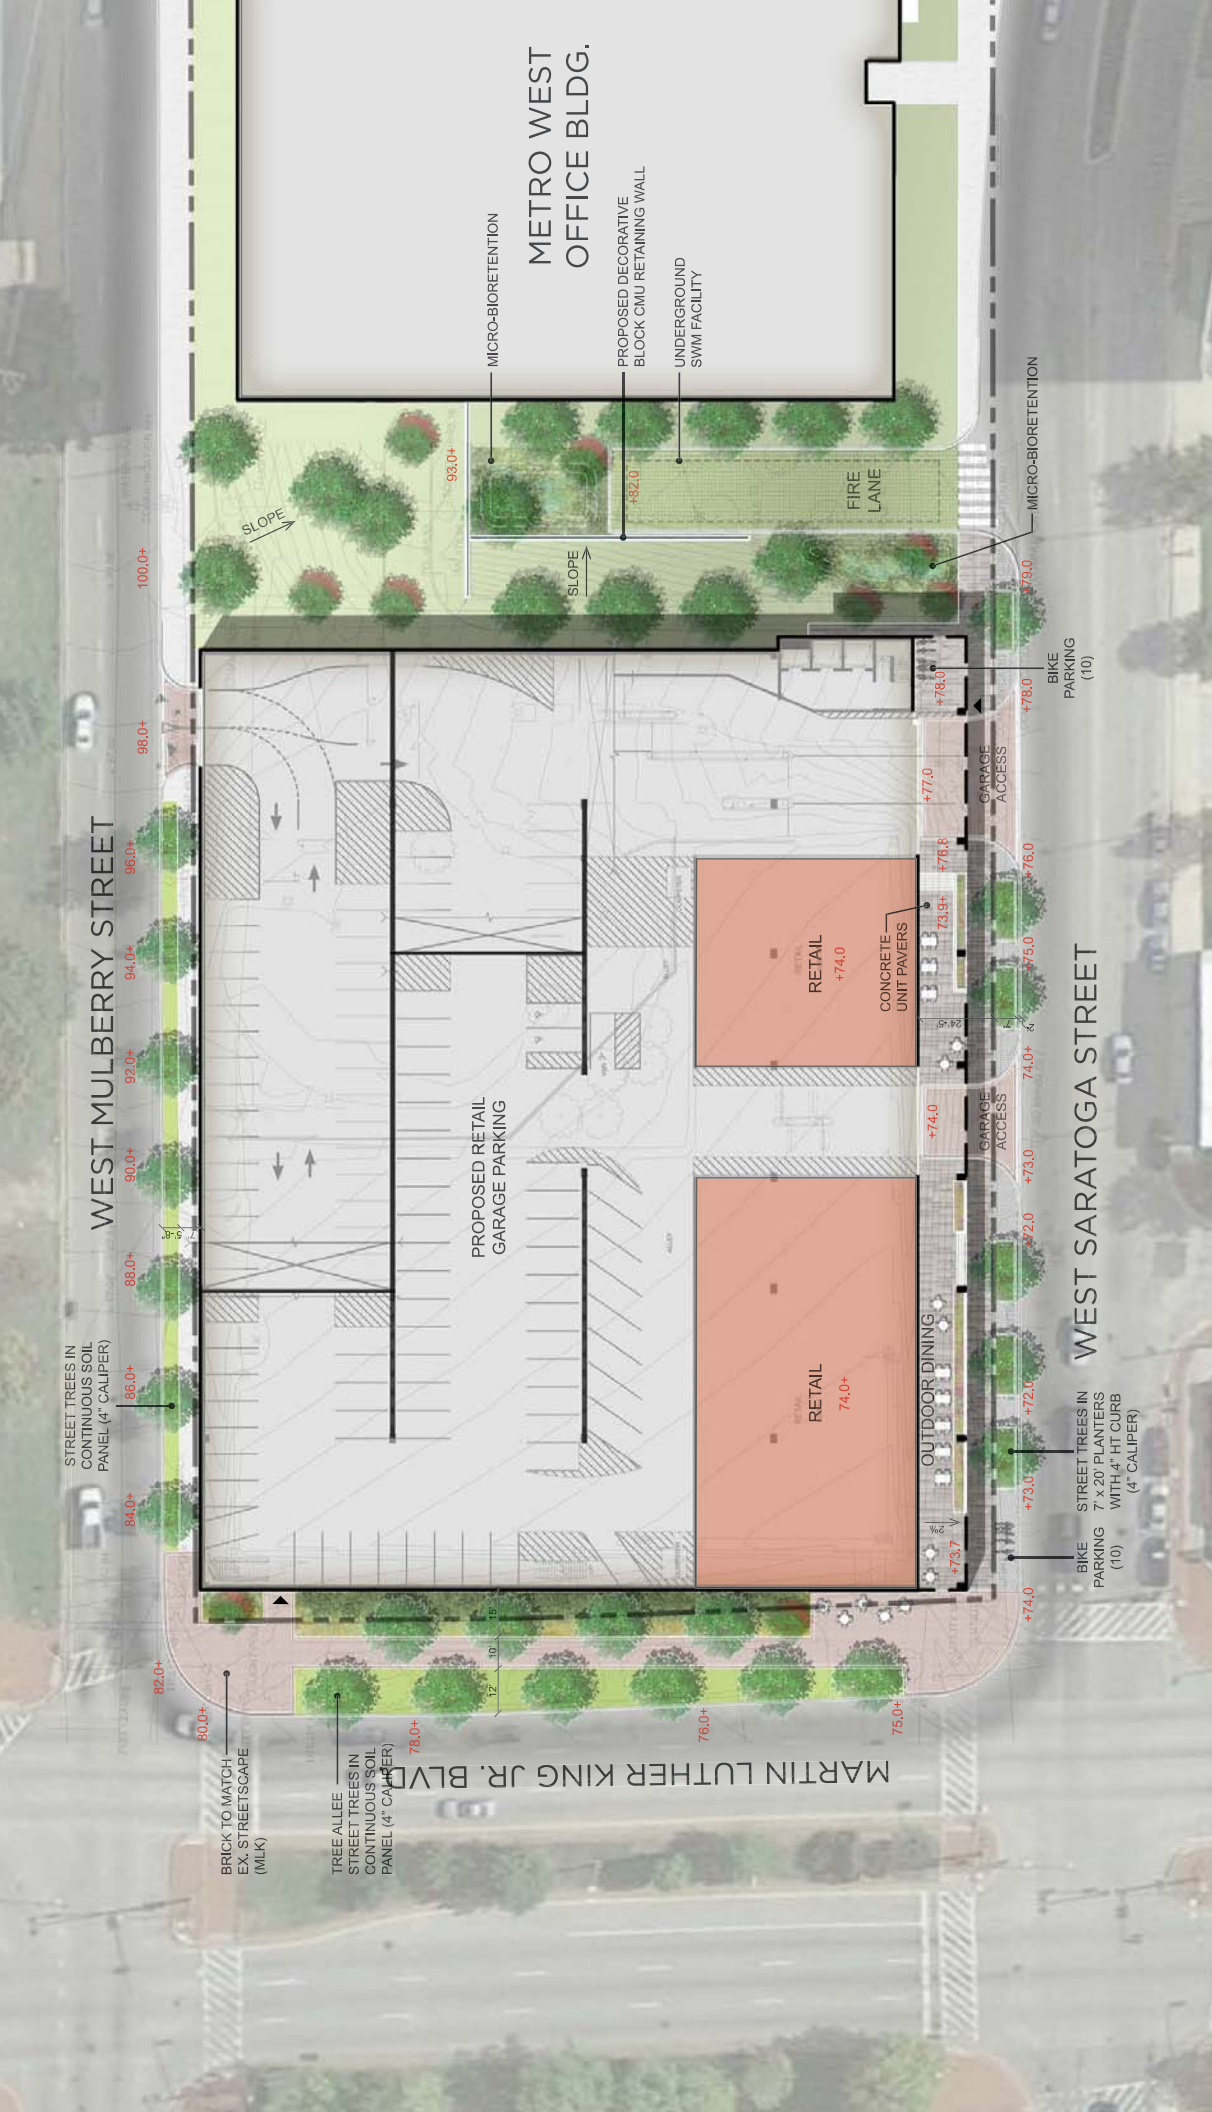

SITE PLAN
METRO WEST GARAGE