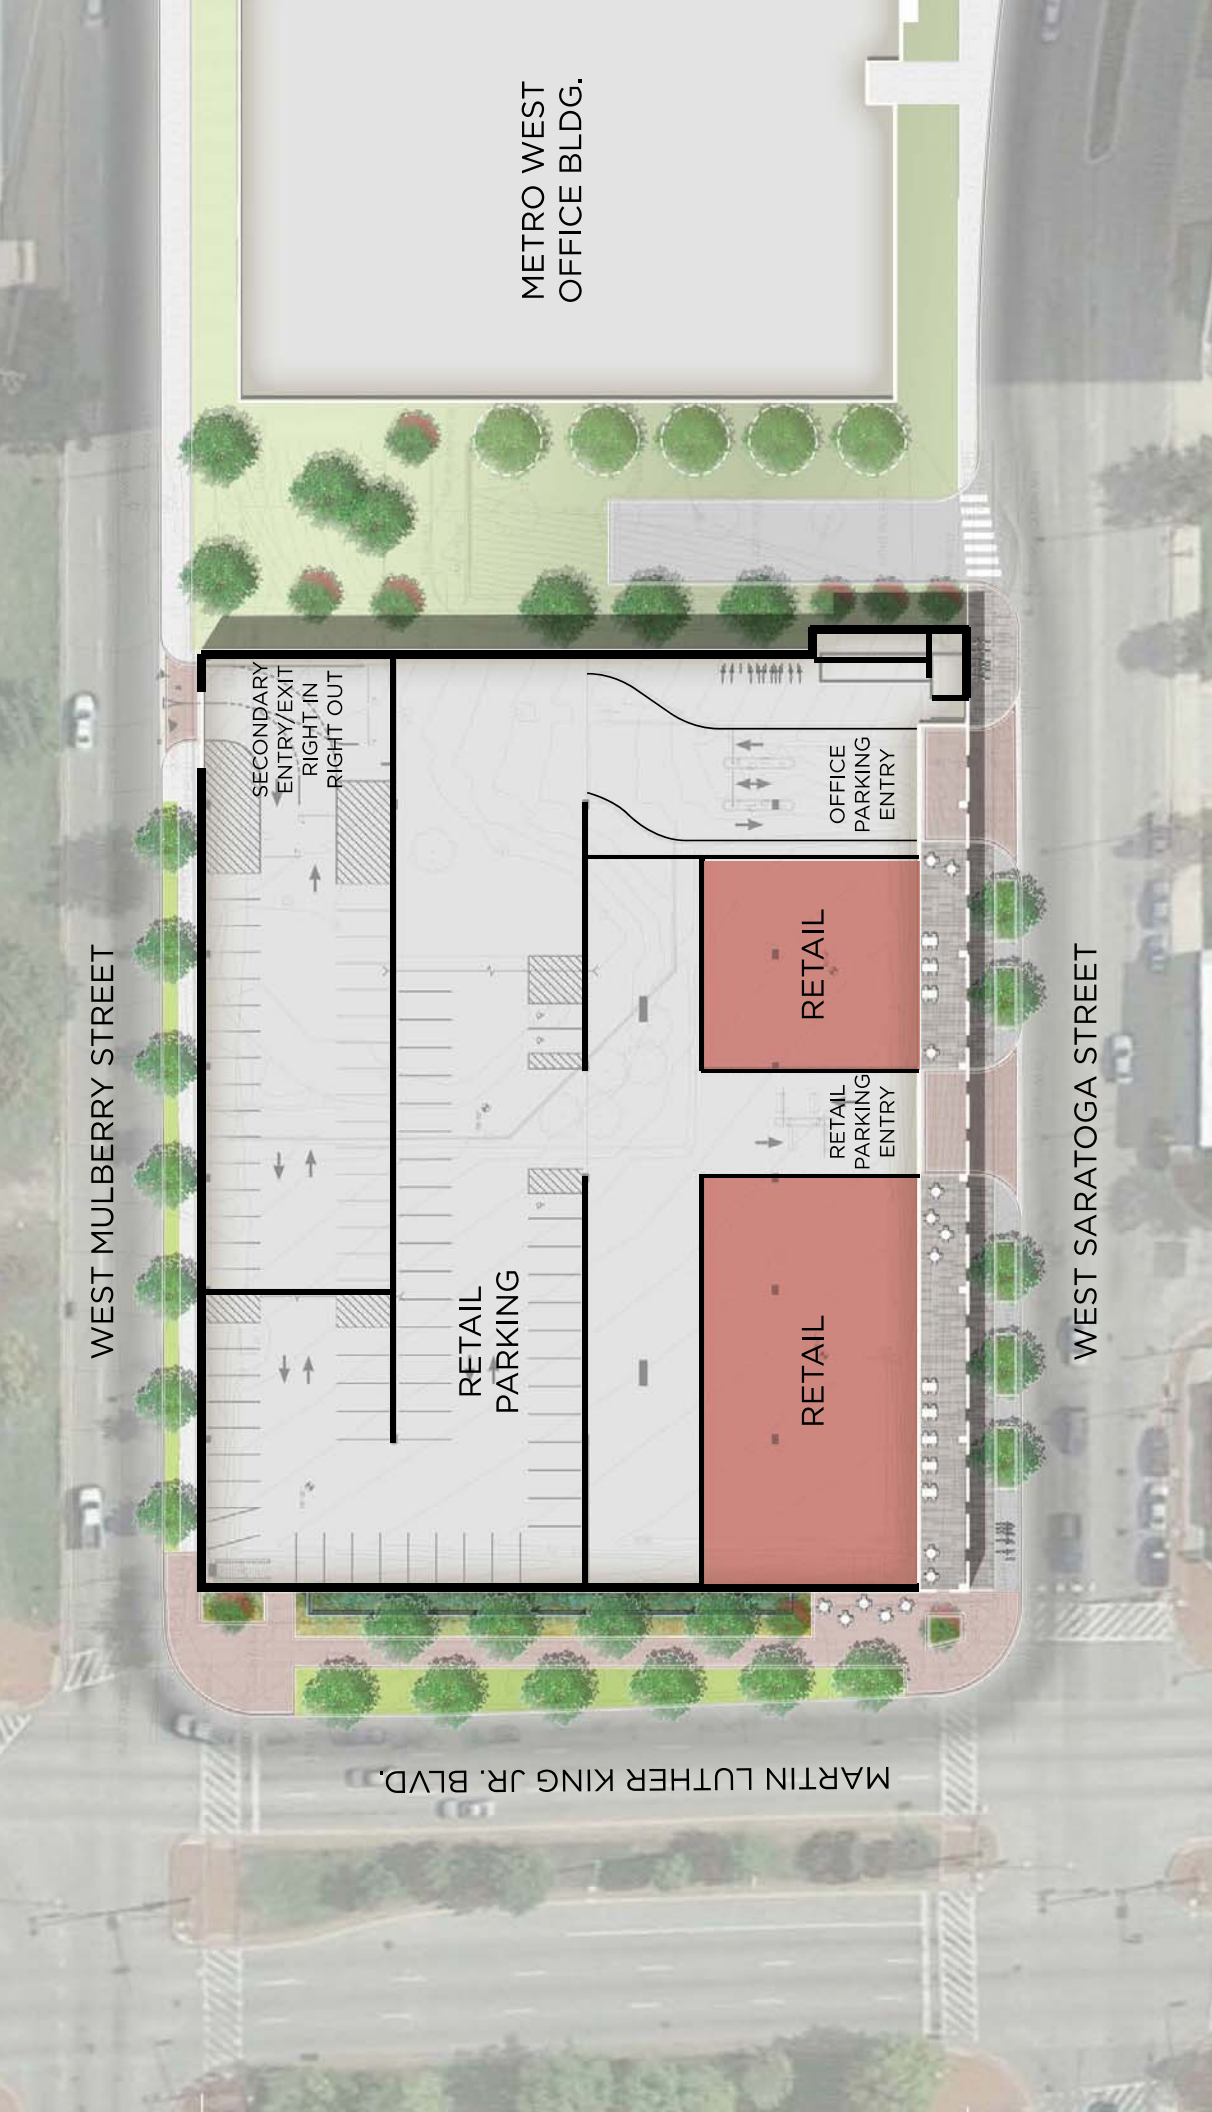

CVP
Caves Valley Partners DESIGN COLLECTIVE

EXISTING CONTEXT
METRO WEST GARAGE

NORTH GREENE STREET

US ROUTE 40 EASTBOUND

WEST MULBERRY STREET

METRO WEST
OFFICE BLDG.

METRO WEST
GARAGE.

WEST SARATOGA STREET

MARTIN LUTHER KING JR. BLVD

SITE PLAN - CONTEXT
METRO WEST GARAGE

SITE PLAN - ORIGINAL
METRO WEST GARAGE

WEST MULBERRY STREET

WEST SARATOGA STREET

METRO WEST OFFICE BLDG.

SECONDARY ENTRY/EXIT
RIGHT IN
RIGHT OUT

OFFICE PARKING
ENTRY

RETAIL

RETAIL PARKING
ENTRY

RETAIL

RETAIL
PARKING

MARTIN LUTHER KING JR. BLVD.

SITE PLAN - NEW
METRO WEST GARAGE

DESIGN COLLECTIVE