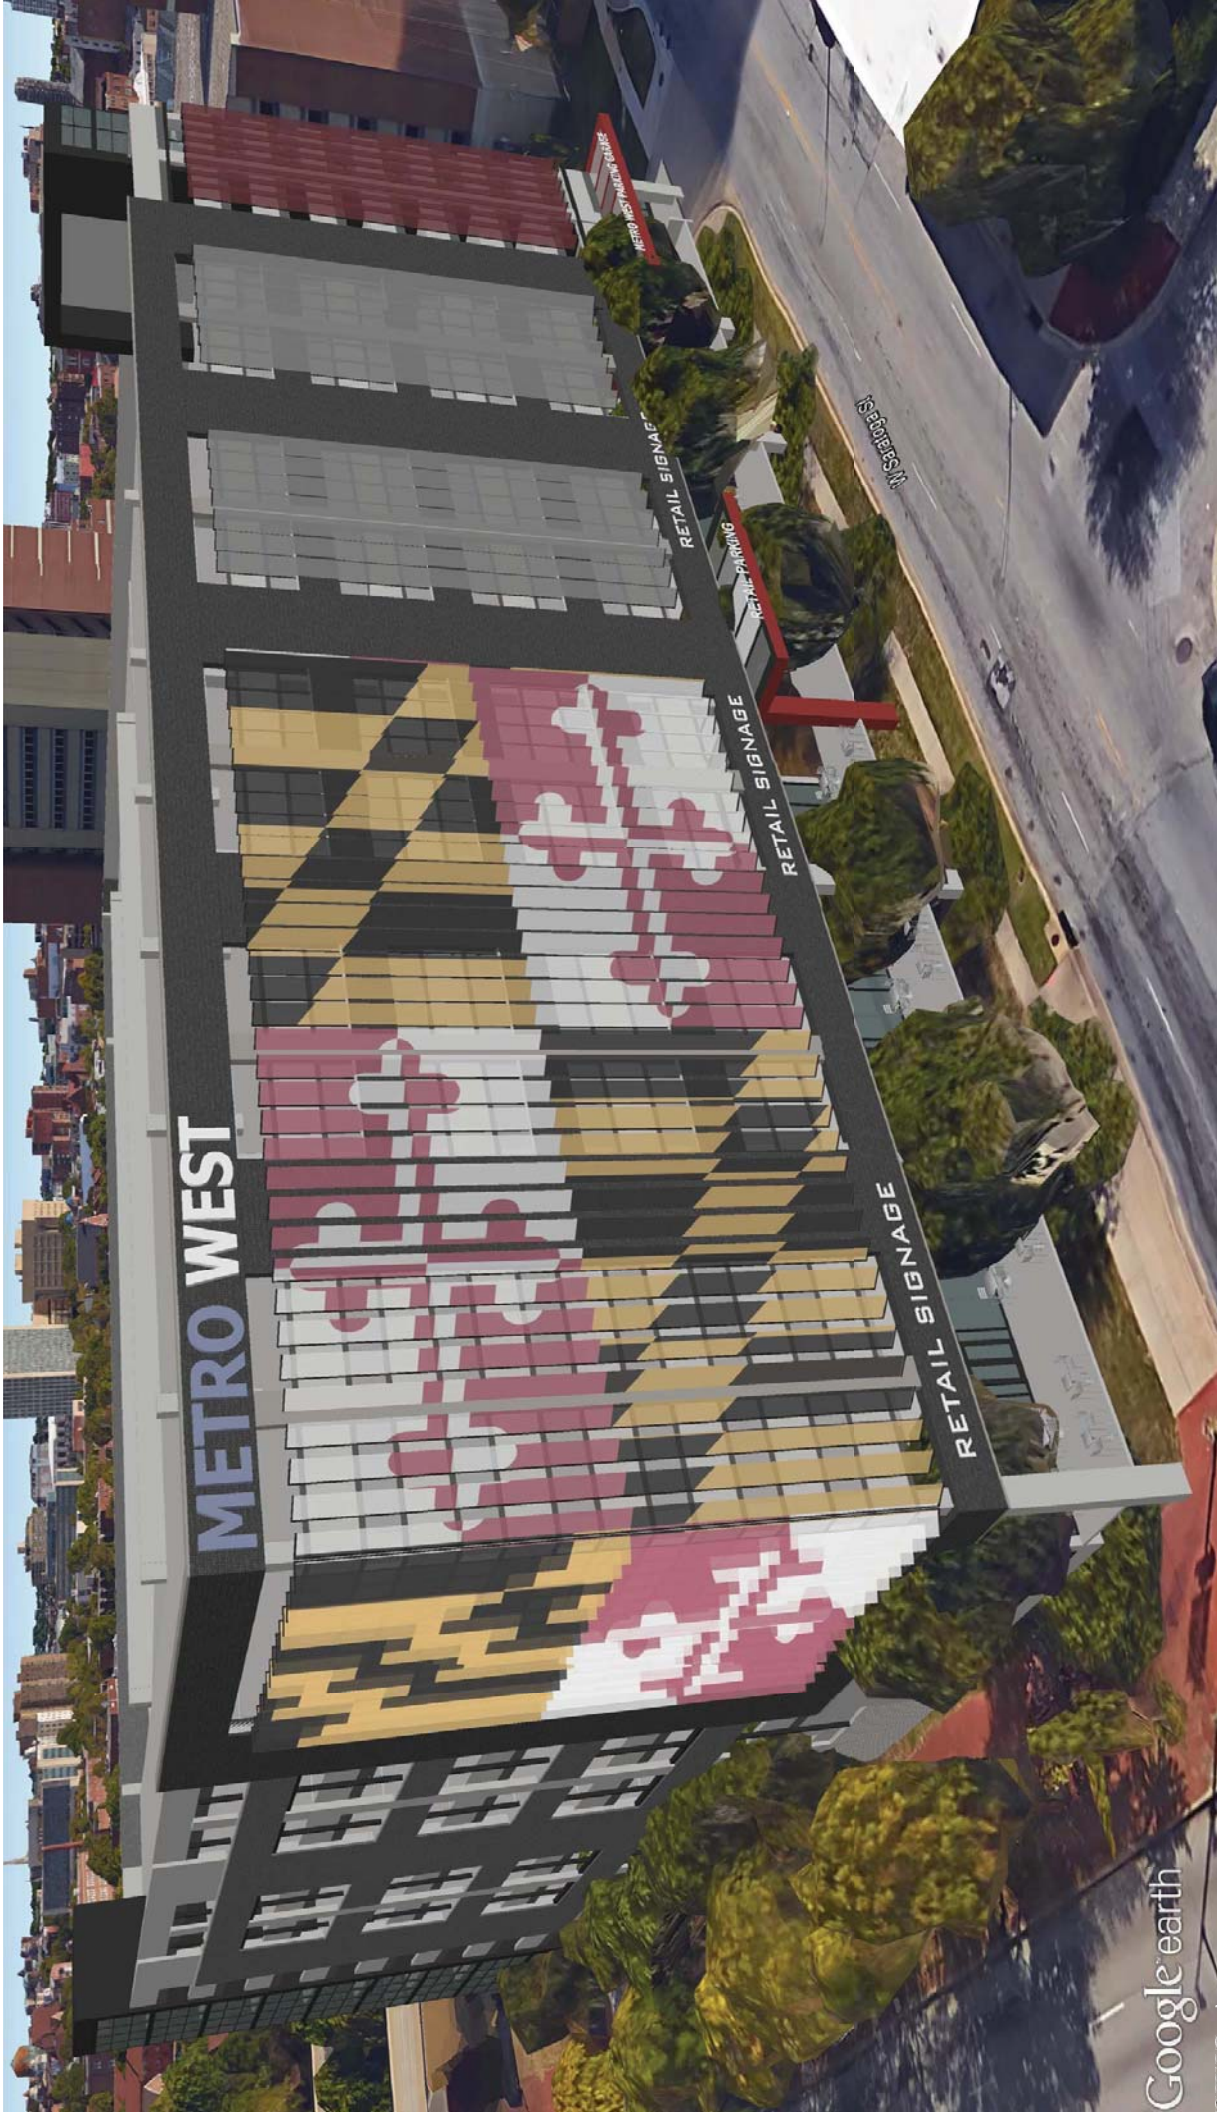

CVP
Caves Valley Partners DESIGN COLLECTIVE

Google earth

© DESIGN COLLECTIVE, INC. All Rights Reserved

cVP
Caves Valley Partners

DESIGN COLLECTIVE

SOUTHWEST CORNER PERSPECTIVE - ALTERNATE CONCEPT
METRO WEST GARAGE

Google earth

FLAG SCREEN DETAIL - ALTERNATE CONCEPT
METRO WEST GARAGE

cVP
Caves Valley Partners

DESIGN COLLECTIVE

Google earth
© 2013 Google

AERIAL PERSPECTIVE - ALTERNATE CONCEPT
METRO WEST GARAGE

CVP
Caves Valley Partners DESIGN COLLECTIVE