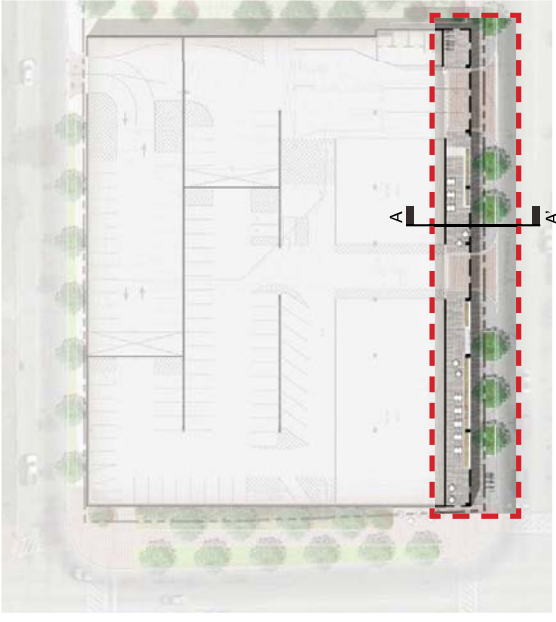

GARAGE ENTRY PERSPECTIVE - ALTERNATE CONCEPT
METRO WEST GARAGE

FLAG SCREEN DETAIL - ALTERNATE CONCEPT
METRO WEST GARAGE

Caves Valley Partners

DESIGN COLLECTIVE

**NORTH ELEVATION - NEW
METRO WEST GARAGE**

WEST MULBERRY STREET

MARTIN LUTHER KING JR. BLVD.

WEST SARATOGA STREET

METRO WEST
OFFICE BLDG.

RETAIL

RETAIL

SITE PLAN
METRO WEST GARAGE

SARATOGA STREET SECTION
METRO WEST GARAGE

N MARTIN LUTHER KING JR BLVD

9'-15' LAWN STRIP

10' BRICK SIDEWALK

15' PLANTING

B

Caves Valley Partners

DESIGN COLLECTIVE

MLK BLVD STREET SECTION
METRO WEST GARAGE

N MARTIN LUTHER KING JR BLVD & W SARATOGA ST

W SARATOGA ST

N MARTIN LUTHER KING JR BLVD & W MULBERRY ST

W MULBERRY ST

NORTH EDGE - FULL SHADE

WEST EDGE - MLK BOULEVARD STREET TREES

WEST EDGE - MLK BOULEVARD ORNAMENTAL TREES

SOUTH EDGE - RETAIL SPACE

EAST EDGE - OPEN SPACE