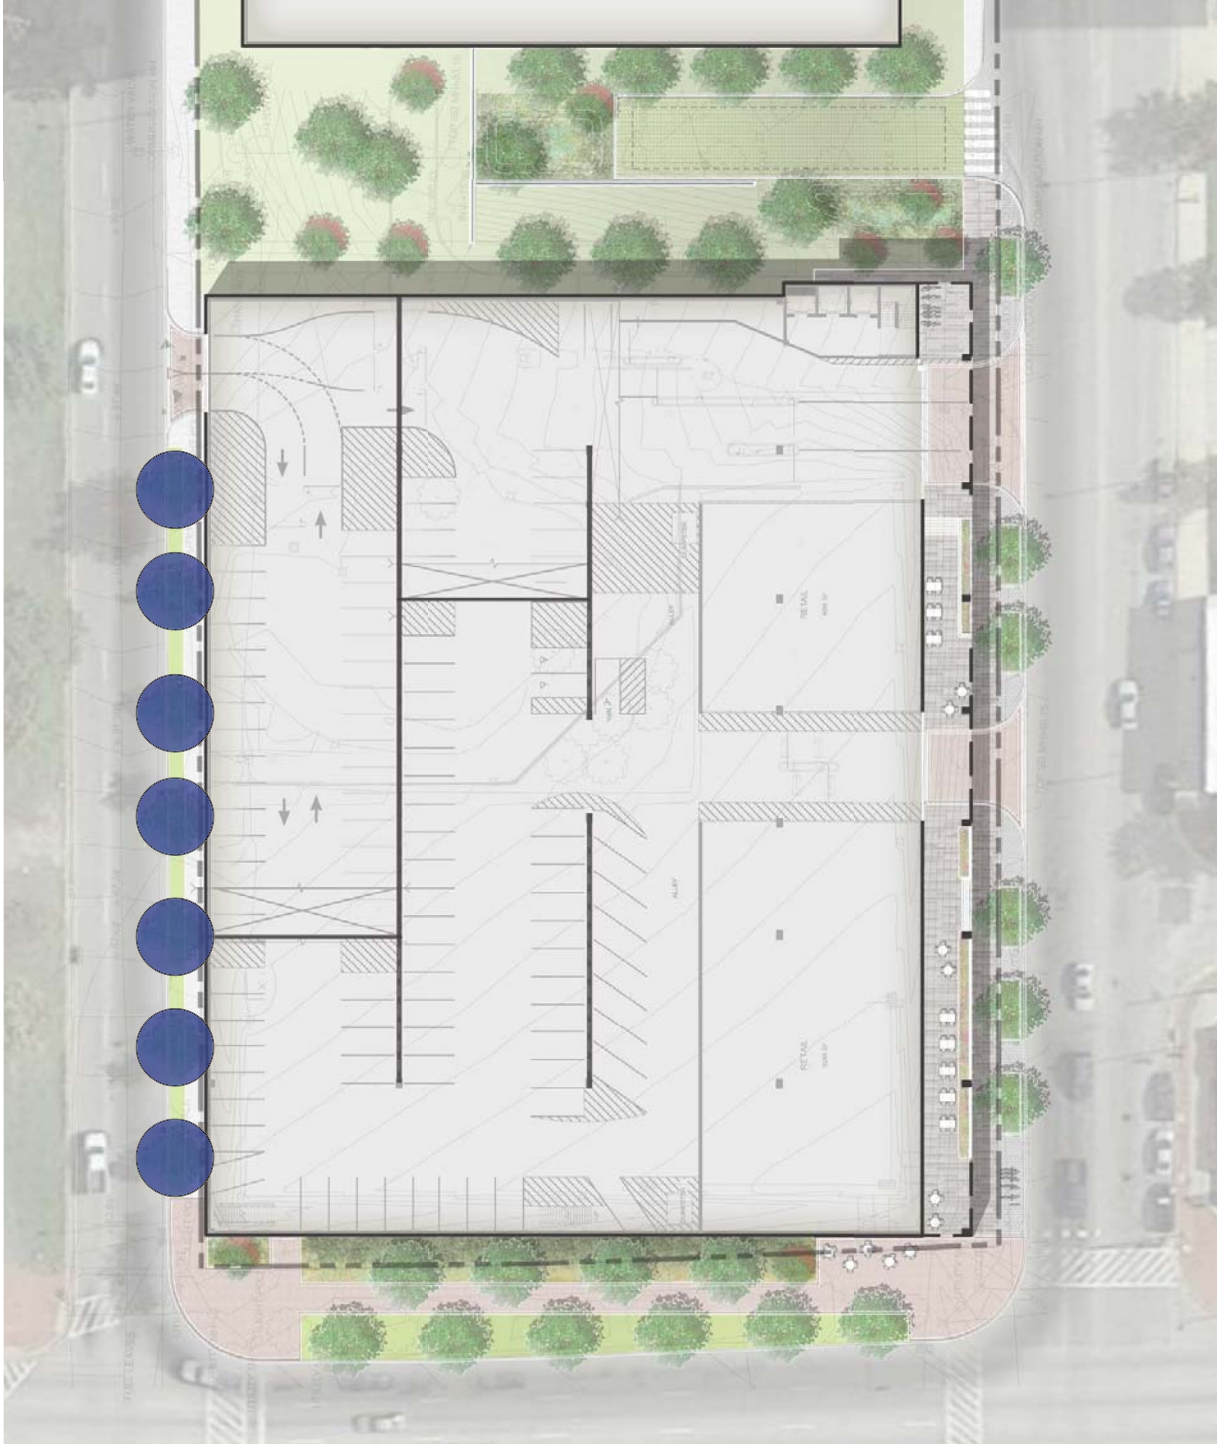

CARPINUS BETULUS 'FASTIGIATA'
UPRIGHT HORNBEAM