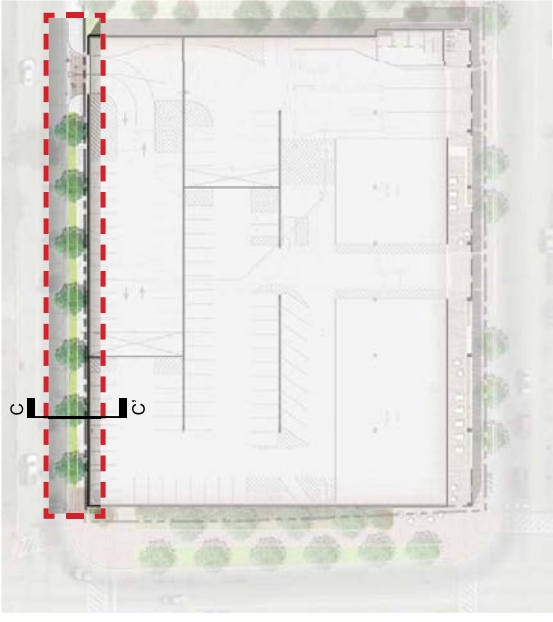

9'-15' LAWN STRIP

10' BRICK SIDEWALK

15' PLANTING

B

Caves Valley Partners

DESIGN COLLECTIVE

MLK BLVD STREET SECTION
METRO WEST GARAGE

N MARTIN LUTHER KING JR BLVD & W SARATOGA ST

W SARATOGA ST

N MARTIN LUTHER KING JR BLVD & W MULBERRY ST

W MULBERRY ST

NORTH EDGE - FULL SHADE

WEST EDGE - MLK BOULEVARD STREET TREES

WEST EDGE - MLK BOULEVARD ORNAMENTAL TREES

SOUTH EDGE - RETAIL SPACE

EAST EDGE - OPEN SPACE