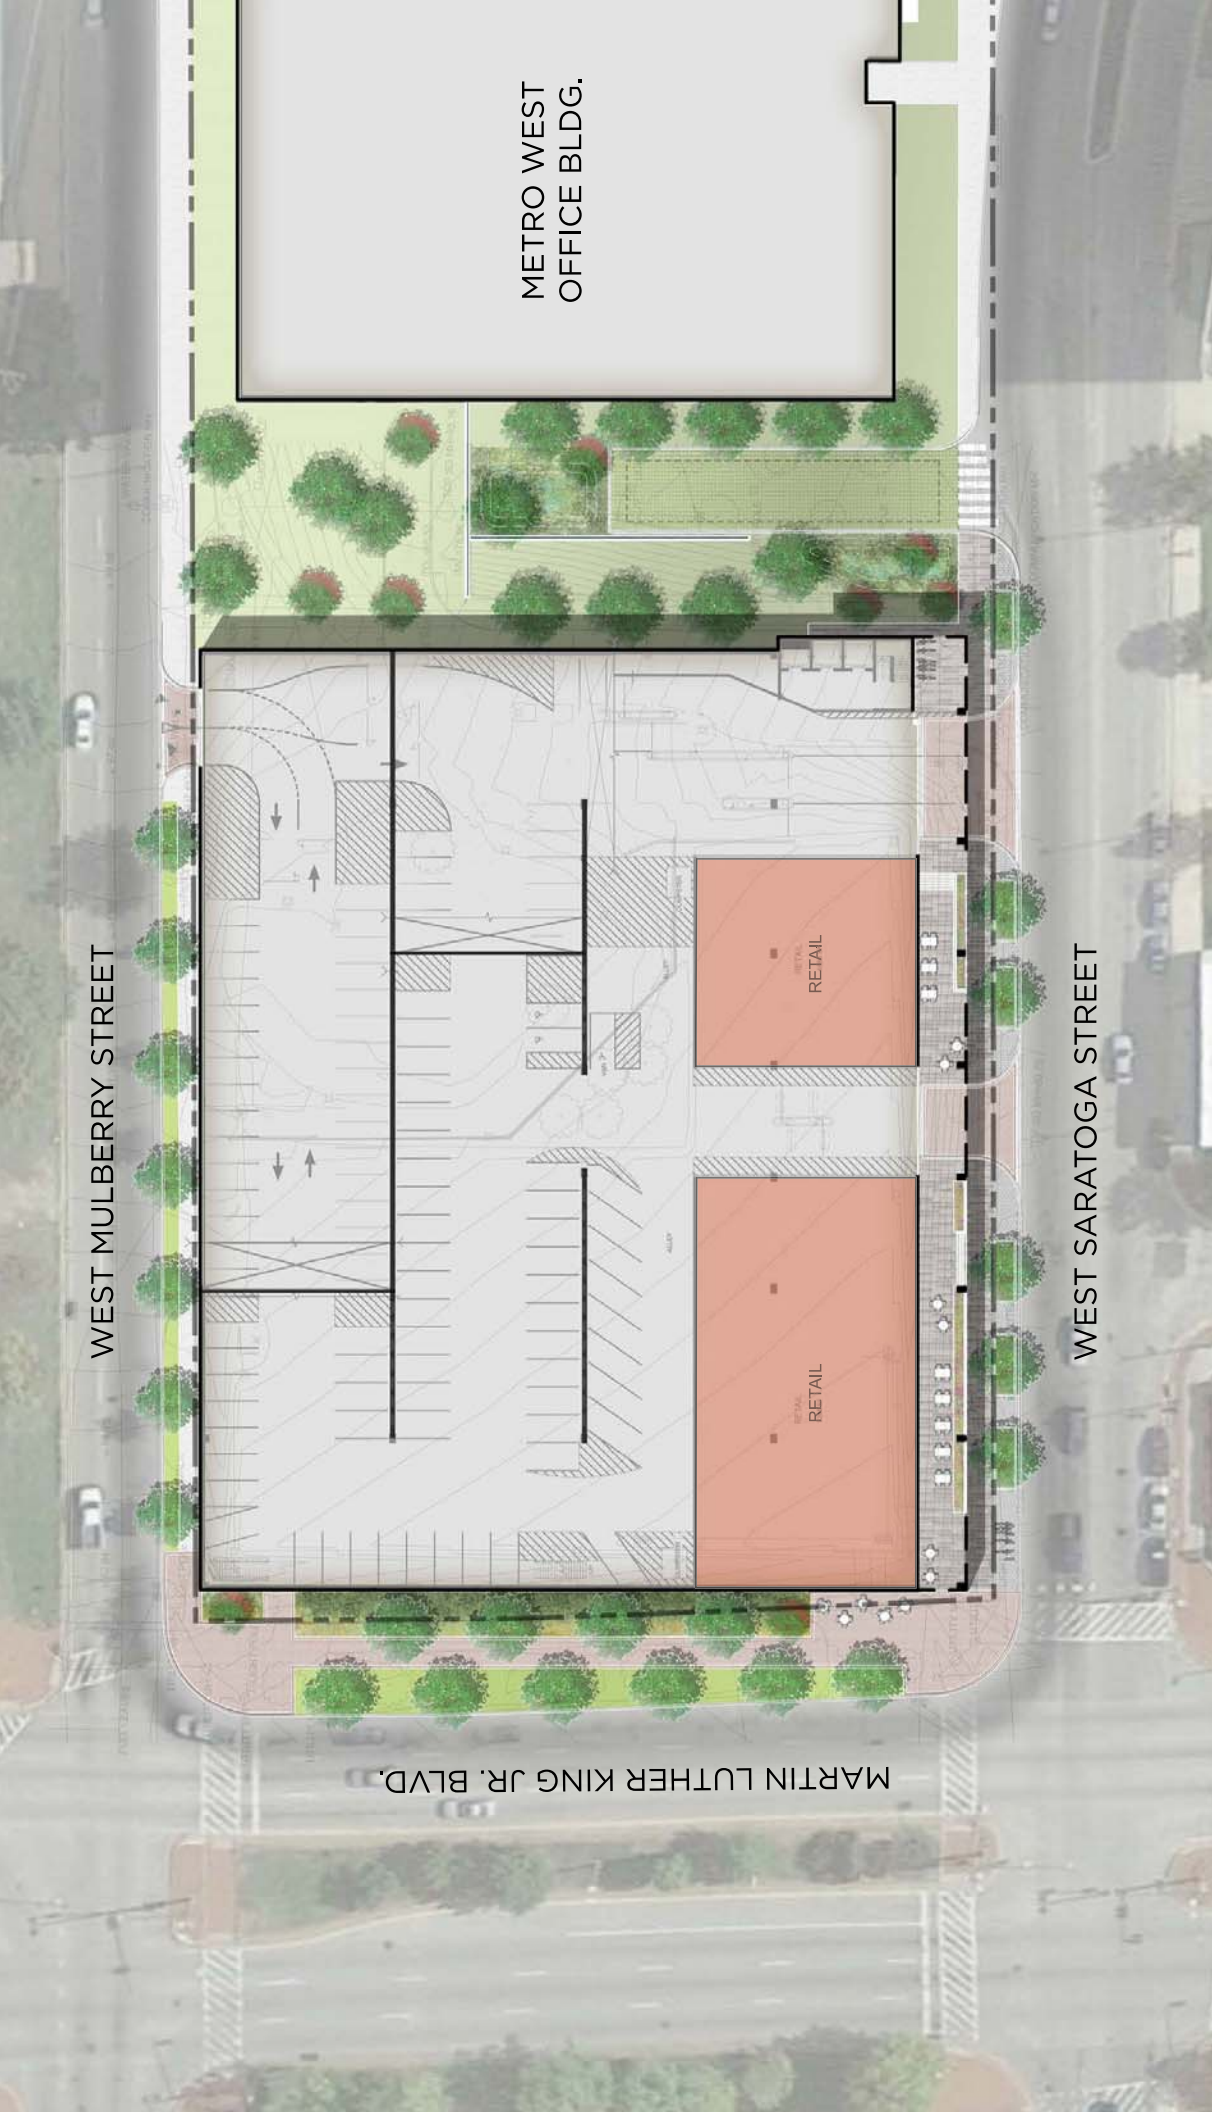

GARAGE ENTRY PERSPECTIVE - ALTERNATE CONCEPT
METRO WEST GARAGE

FLAG SCREEN DETAIL - ALTERNATE CONCEPT
METRO WEST GARAGE

Caves Valley Partners

DESIGN COLLECTIVE

**NORTH ELEVATION - NEW
METRO WEST GARAGE**

WEST MULBERRY STREET