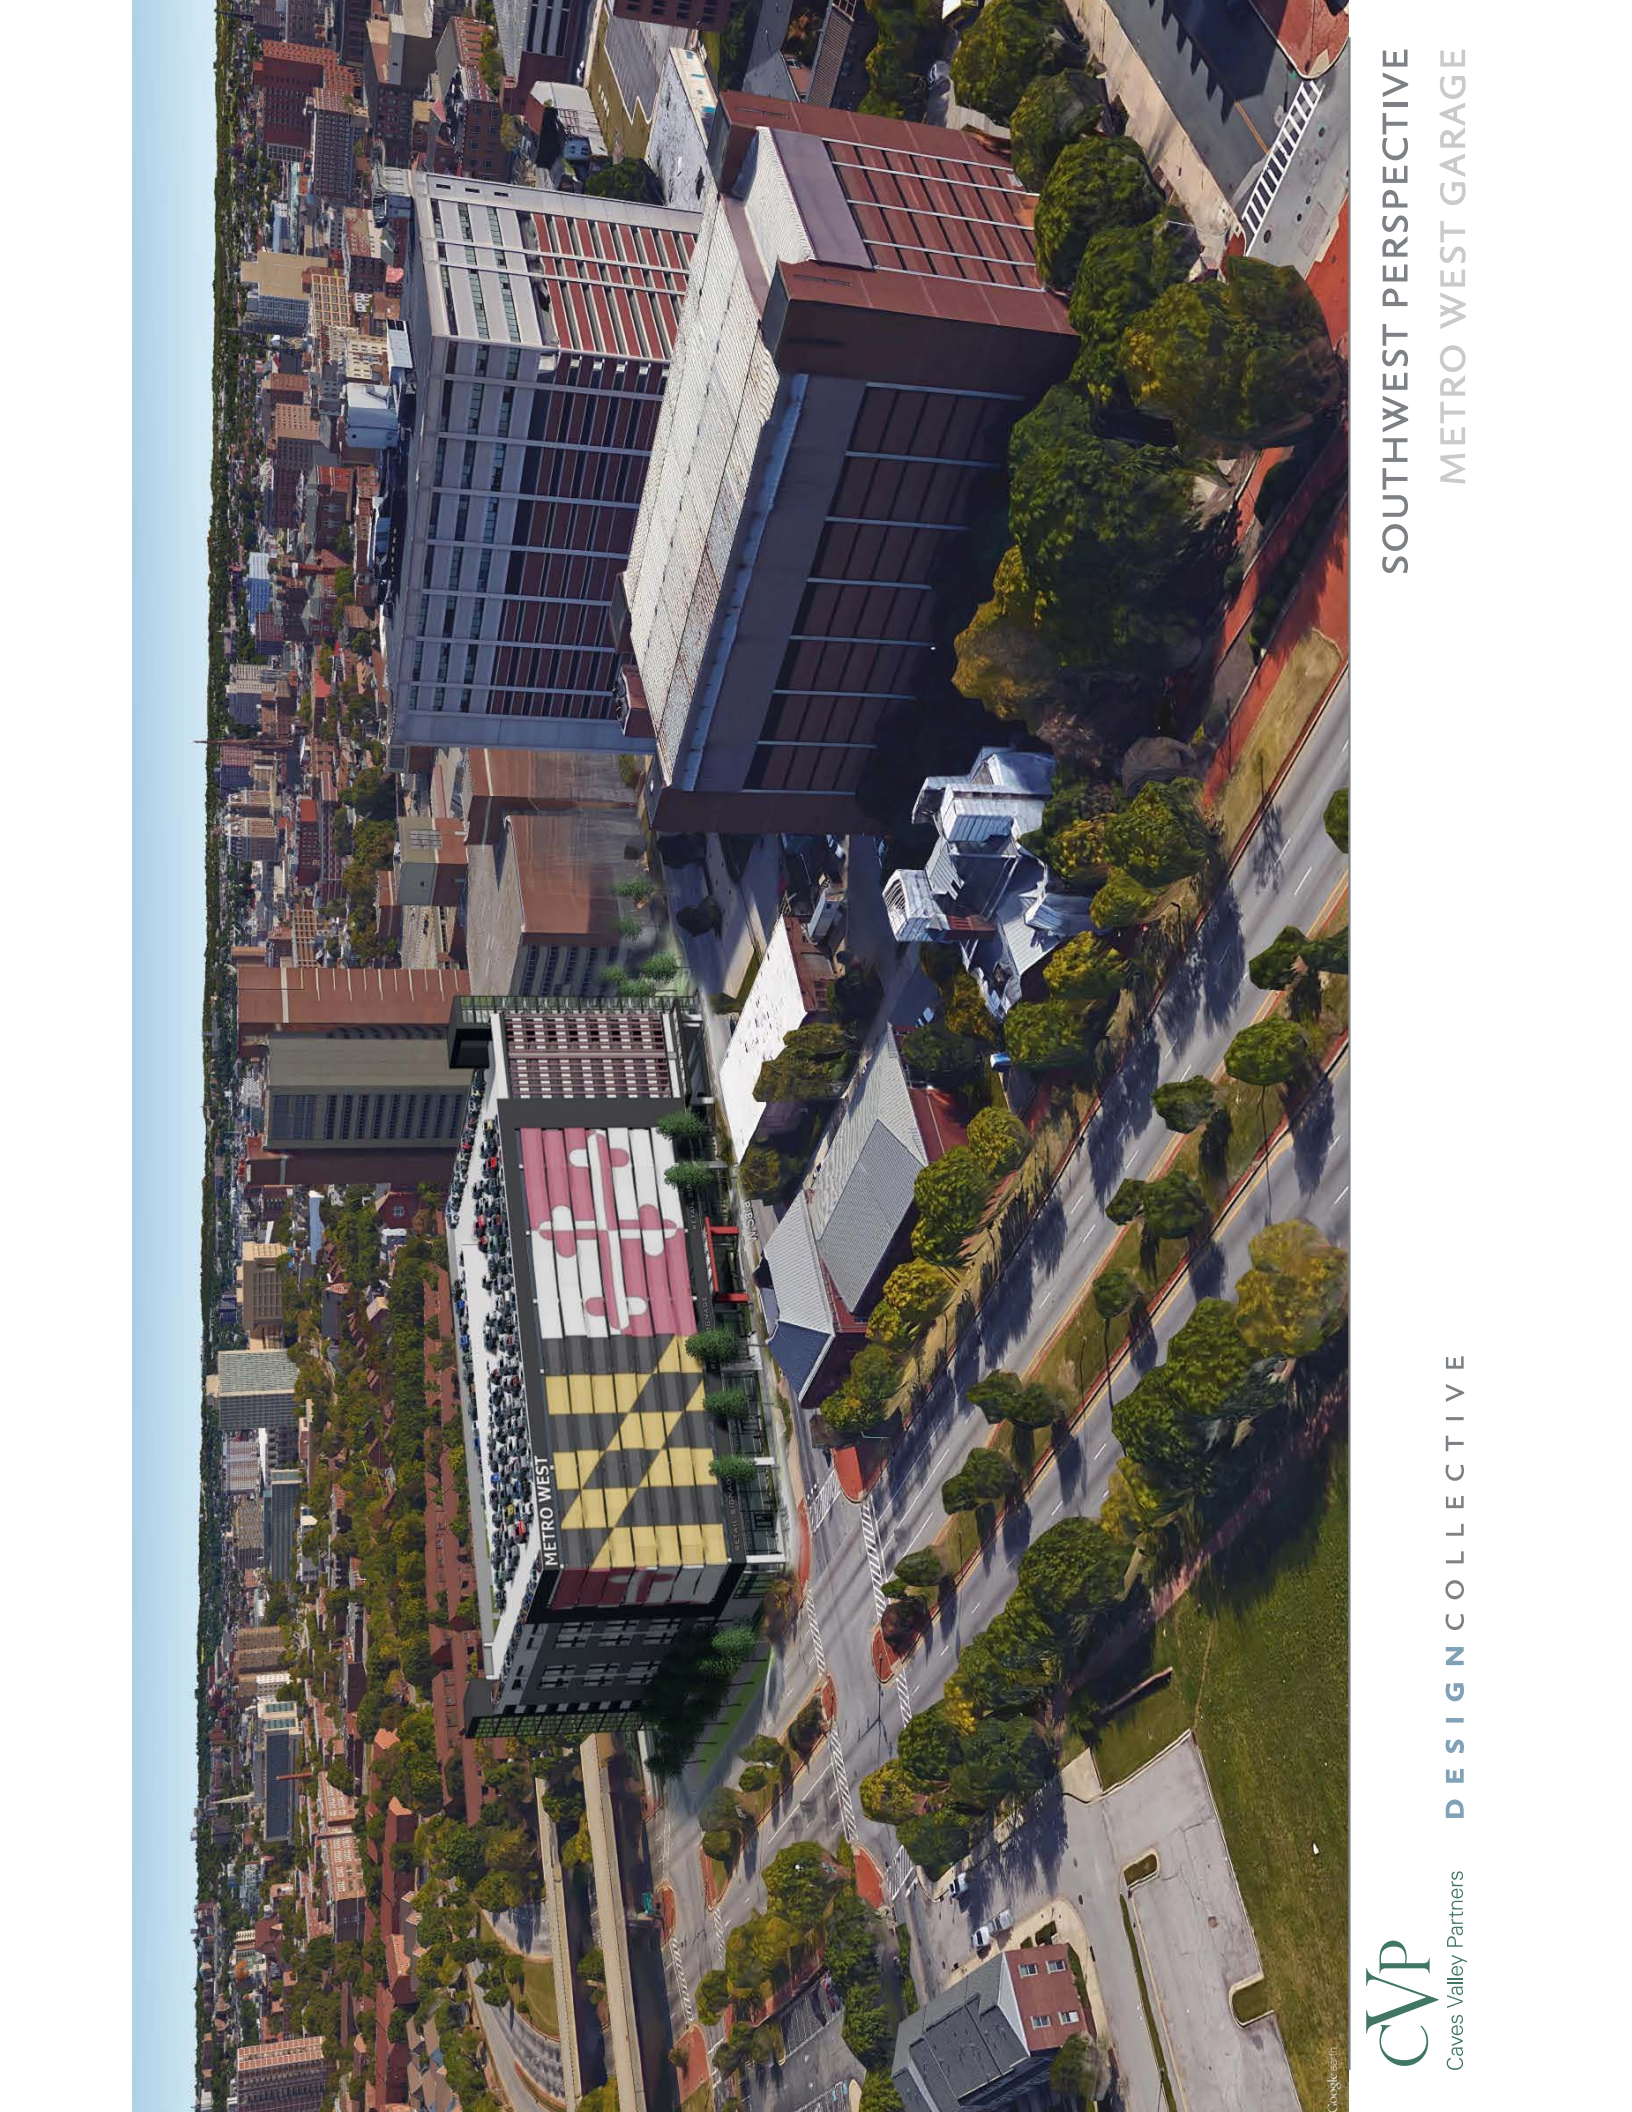

Caves Valley Partners

DESIGN COLLECTIVE

SOUTHWEST PERSPECTIVE
METRO WEST GARAGE