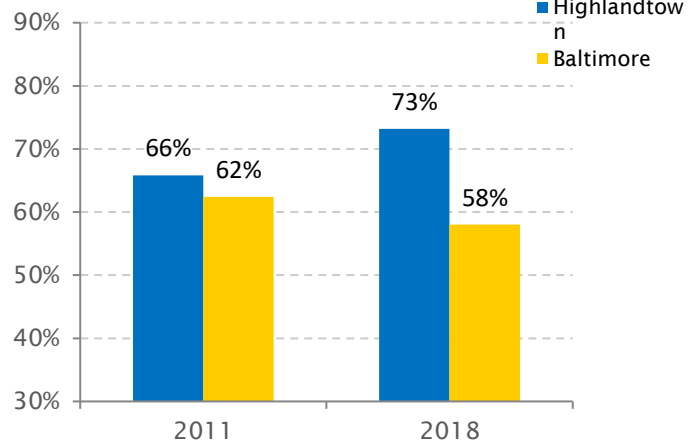

3%

Length of Residence 2018

Family Composition

Source: American Community Survey - 5 Year Estimates. "2011" includes 2007-2011, and "2018" includes 2014-2018.
Data allocated to exact geography of area using estimates derived from Census block group proportions

Highlandtown

Median Household Income 2018

\$79,107

Change since 2011

\$22,947

Educational Attainment

Percent Unemployment

Percent Labor Force Participation