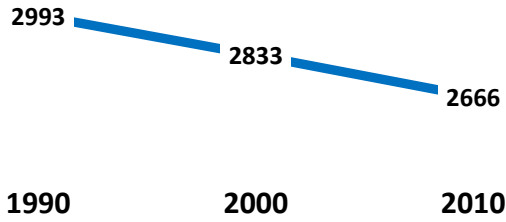

Highlandtown

Population Change

American Community Survey data is by 'block group.' It is allocated to the orange area above based on how census 'block' population is distributed within each 'block group'.

Racial Demographics

Age Pyramid 2018

Age Breakdown 2018

Percent Change in Age, 2011 to 2018

Source: American Community Survey - 5 Year Estimates. "2011" includes 2007-2011, and "2018" includes 2014-2018. Data allocated to exact geography of area using estimates derived from Census block group proportions