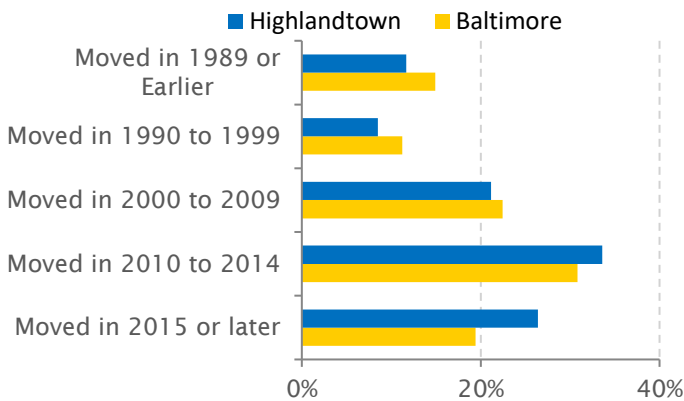

Racial Demographics

Age Pyramid 2018

Age Breakdown 2018

Percent Change in Age, 2011 to 2018

Source: American Community Survey - 5 Year Estimates. "2011" includes 2007-2011, and "2018" includes 2014-2018. Data allocated to exact geography of area using estimates derived from Census block group proportions

Highlandtown

Median Gross Rent 2018

\$1,623

Change since 2011

\$531

Percent of Units Rent Burdened

Percent Vehicle Access 2018

% of Limited English Speaking Households

3%

Length of Residence 2018

Family Composition

Source: American Community Survey - 5 Year Estimates. "2011" includes 2007-2011, and "2018" includes 2014-2018.
Data allocated to exact geography of area using estimates derived from Census block group proportions