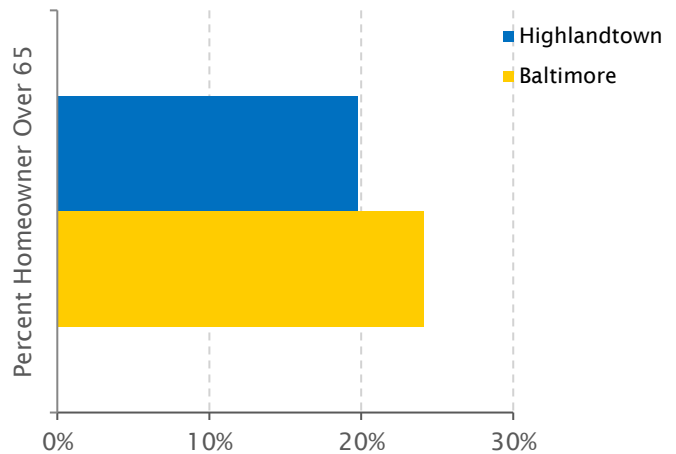

Homeowners Over 65, 2018

Source: American Community Survey - 5 Year Estimates. "2011" includes 2007-2011, and "2018" includes 2014-2018. Data allocated to exact geography of area using estimates derived from Census block group proportions