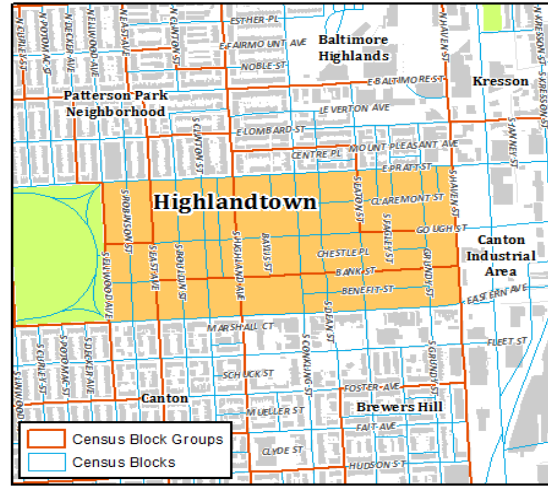

Highlandtown

Population Change

American Community Survey data is by 'block group.' It is allocated to the orange area above based on how census 'block' population is distributed within each 'block group'.

Racial Demographics

Age Pyramid 2018

Age Breakdown 2018

Percent Change in Age, 2011 to 2018

Source: American Community Survey - 5 Year Estimates. "2011" includes 2007-2011, and "2018" includes 2014-2018. Data allocated to exact geography of area using estimates derived from Census block group proportions

Source: City Administrative Address data. This data is allocated to the exact geography shown on the map as no estimation is needed.