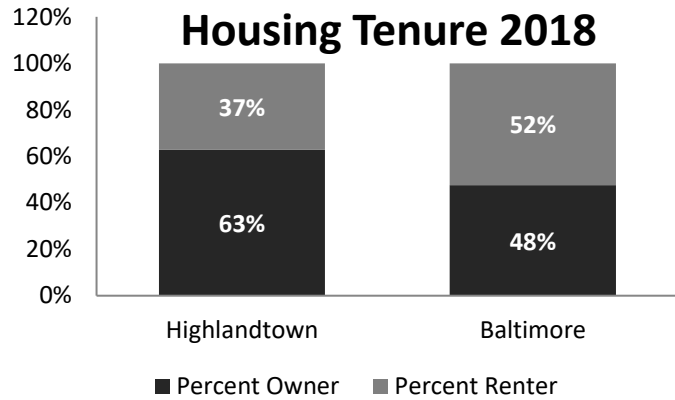

Racial Demographics

Age Pyramid 2018

Age Breakdown 2018

Percent Change in Age, 2011 to 2018

Source: American Community Survey - 5 Year Estimates. "2011" includes 2007-2011, and "2018" includes 2014-2018. Data allocated to exact geography of area using estimates derived from Census block group proportions

Highlandtown

Median Gross Rent 2018

\$1,623

Change since 2011

\$531

Percent of Units Rent Burdened

Percent Vehicle Access 2018

% of Limited English Speaking Households