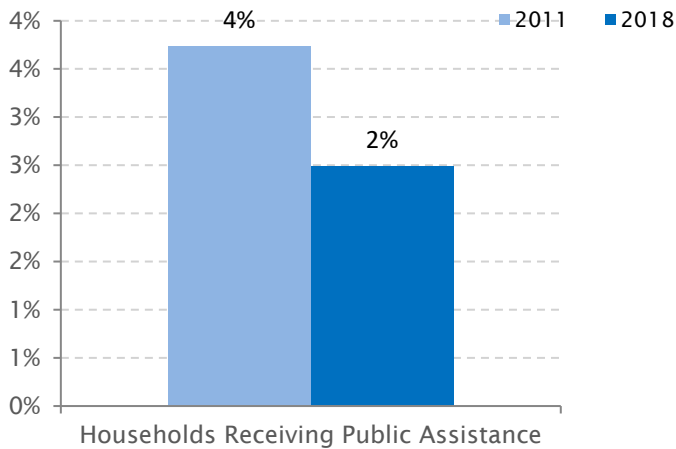

Percent Public Assistance