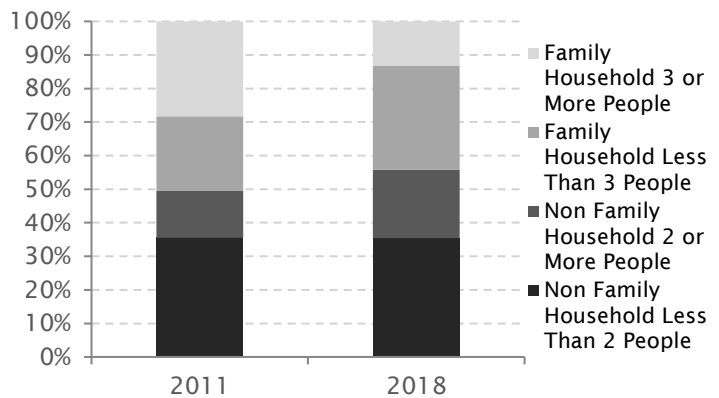

Racial Demographics

Age Pyramid 2018

Age Breakdown 2018

Percent Change in Age, 2011 to 2018

Source: American Community Survey - 5 Year Estimates. "2011" includes 2007-2011, and "2018" includes 2014-2018. Data allocated to exact geography of area using estimates derived from Census block group proportions

Highlandtown

Median Gross Rent 2018

\$1,623

Change since 2011

\$531

Percent of Units Rent Burdened

Percent Vehicle Access 2018

% of Limited English Speaking Households

3%

Length of Residence 2018

Family Composition

Source: American Community Survey - 5 Year Estimates. "2011" includes 2007-2011, and "2018" includes 2014-2018.
Data allocated to exact geography of area using estimates derived from Census block group proportions