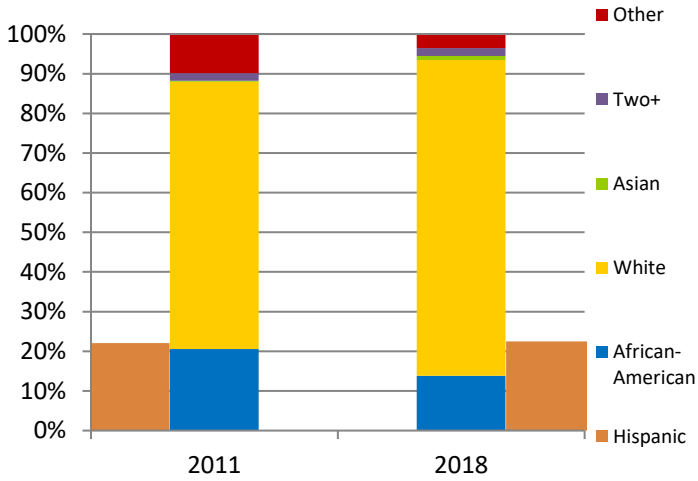

Highlandtown

Population Change

American Community Survey data is by 'block group.' It is allocated to the orange area above based on how census 'block' population is distributed within each 'block group'.

Racial Demographics

Age Pyramid 2018

Age Breakdown 2018

Percent Change in Age, 2011 to 2018

Source: American Community Survey - 5 Year Estimates. "2011" includes 2007-2011, and "2018" includes 2014-2018. Data allocated to exact geography of area using estimates derived from Census block group proportions