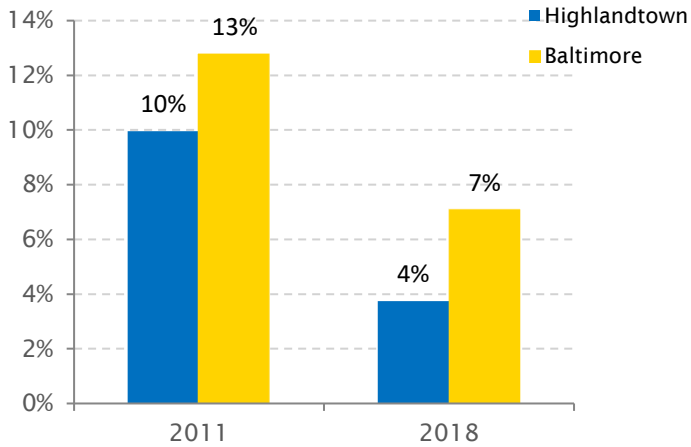

3%

Length of Residence 2018

Family Composition

Source: American Community Survey - 5 Year Estimates. "2011" includes 2007-2011, and "2018" includes 2014-2018.
Data allocated to exact geography of area using estimates derived from Census block group proportions

Highlandtown

Median Household Income 2018

\$79,107

Change since 2011

\$22,947

Educational Attainment

Percent Unemployment

Percent Labor Force Participation