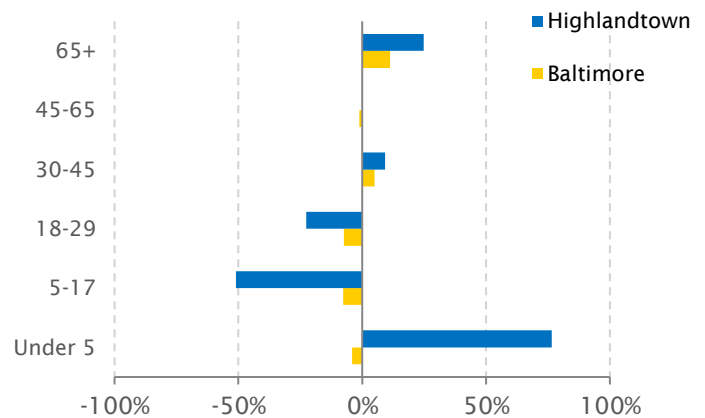

Racial Demographics

Age Pyramid 2018

Age Breakdown 2018

Percent Change in Age, 2011 to 2018

Source: American Community Survey - 5 Year Estimates. "2011" includes 2007-2011, and "2018" includes 2014-2018. Data allocated to exact geography of area using estimates derived from Census block group proportions

Highlandtown

Median Gross Rent 2018

\$1,623

Change since 2011

\$531

Percent of Units Rent Burdened

Percent Vehicle Access 2018

% of Limited English Speaking Households