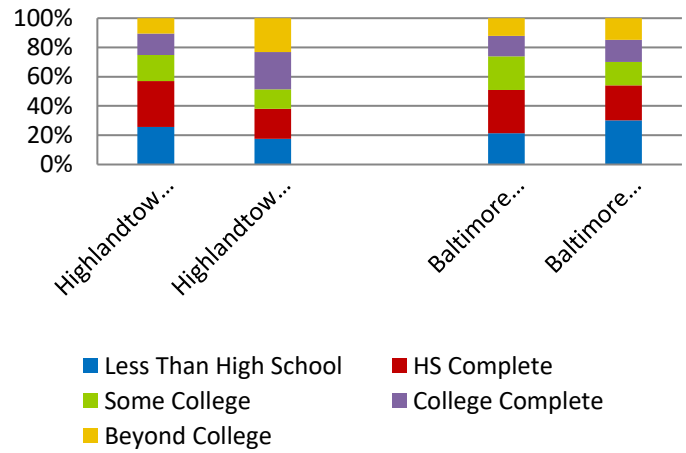

3%

Length of Residence 2018

Family Composition

Source: American Community Survey - 5 Year Estimates. "2011" includes 2007-2011, and "2018" includes 2014-2018.
Data allocated to exact geography of area using estimates derived from Census block group proportions

Highlandtown

Median Household Income 2018

\$79,107

Change since 2011

\$22,947

Educational Attainment

Percent Unemployment

Percent Labor Force Participation