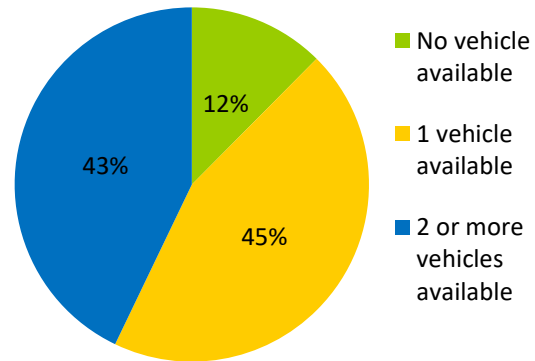

Racial Demographics

Age Pyramid 2018

Age Breakdown 2018

Percent Change in Age, 2011 to 2018

Source: American Community Survey - 5 Year Estimates. "2011" includes 2007-2011, and "2018" includes 2014-2018. Data allocated to exact geography of area using estimates derived from Census block group proportions

Highlandtown

Median Gross Rent 2018

\$1,623

Change since 2011

\$531

Percent of Units Rent Burdened

Percent Vehicle Access 2018

% of Limited English Speaking Households

3%

Length of Residence 2018

Family Composition

Source: American Community Survey - 5 Year Estimates. "2011" includes 2007-2011, and "2018" includes 2014-2018.
Data allocated to exact geography of area using estimates derived from Census block group proportions