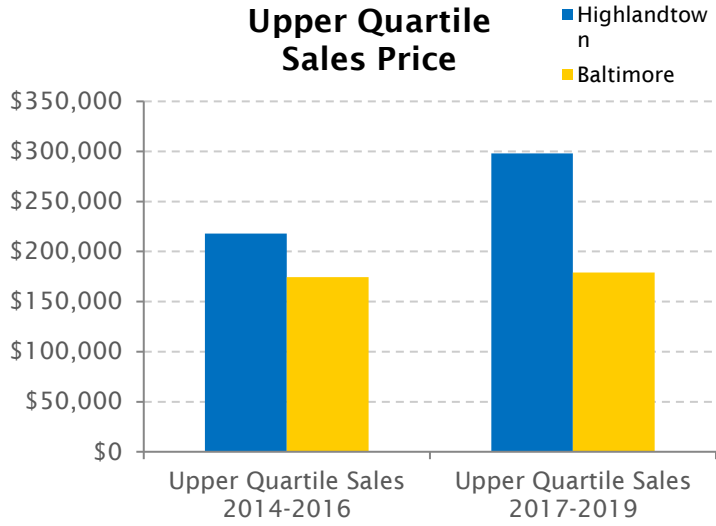

Highlandtown

Complete Acquisitions	2
Sold Tax Certificate 2017	0
Sold Tax Certificate 2018	0
Sold Tax Certificate 2019	0
Bulk Sale 2017-2019	0
Filed Receiverships	21
Sold Dispositions	0
VBN Rehab 2017-2019	20
Planned Demolitions	0

Source: City Administrative Address data. This data is allocated to the exact geography shown on the map as no estimation is needed.