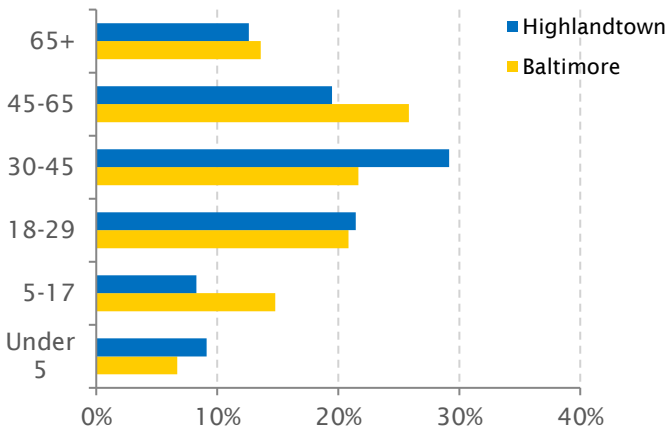

Highlandtown

Population Change

American Community Survey data is by 'block group.' It is allocated to the orange area above based on how census 'block' population is distributed within each 'block group'.

Racial Demographics

Age Pyramid 2018

Age Breakdown 2018

Percent Change in Age, 2011 to 2018

Source: American Community Survey - 5 Year Estimates. "2011" includes 2007-2011, and "2018" includes 2014-2018. Data allocated to exact geography of area using estimates derived from Census block group proportions