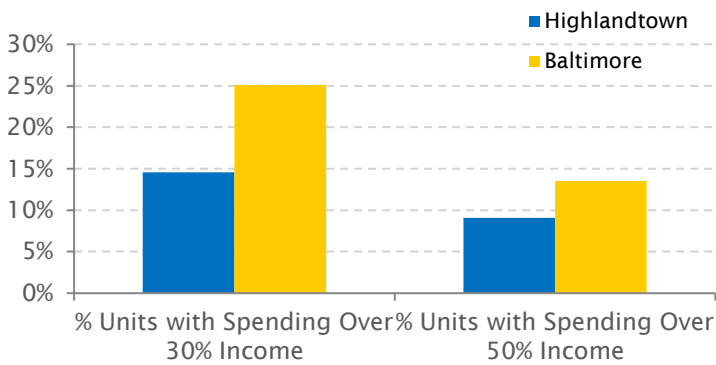

Racial Demographics

Age Pyramid 2018

Age Breakdown 2018

Percent Change in Age, 2011 to 2018

Source: American Community Survey - 5 Year Estimates. "2011" includes 2007-2011, and "2018" includes 2014-2018. Data allocated to exact geography of area using estimates derived from Census block group proportions

Highlandtown

Median Gross Rent 2018

\$1,623

Change since 2011

\$531

Percent of Units Rent Burdened

Percent Vehicle Access 2018

% of Limited English Speaking Households