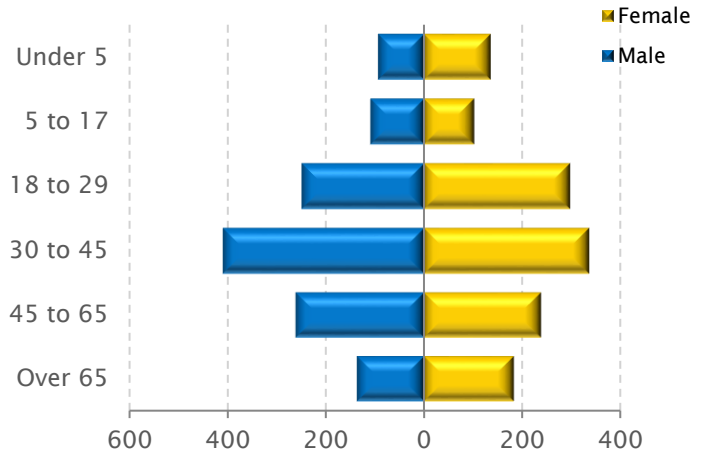

Highlandtown

Population Change

American Community Survey data is by 'block group.' It is allocated to the orange area above based on how census 'block' population is distributed within each 'block group'.

Racial Demographics

Age Pyramid 2018

Age Breakdown 2018

Percent Change in Age, 2011 to 2018

Source: American Community Survey - 5 Year Estimates. "2011" includes 2007-2011, and "2018" includes 2014-2018. Data allocated to exact geography of area using estimates derived from Census block group proportions