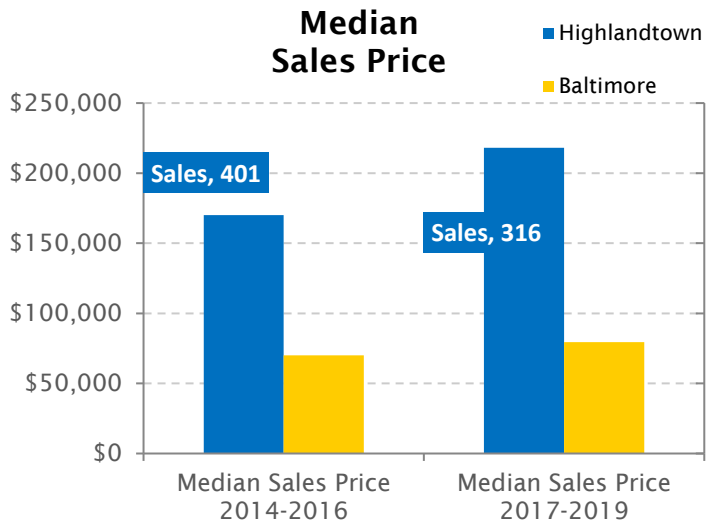

Highlandtown

Complete Acquisitions	2
Sold Tax Certificate 2017	0
Sold Tax Certificate 2018	0
Sold Tax Certificate 2019	0
Bulk Sale 2017-2019	0
Filed Receiverships	21
Sold Dispositions	0
VBN Rehab 2017-2019	20
Planned Demolitions	0

Source: City Administrative Address data. This data is allocated to the exact geography shown on the map as no estimation is needed.