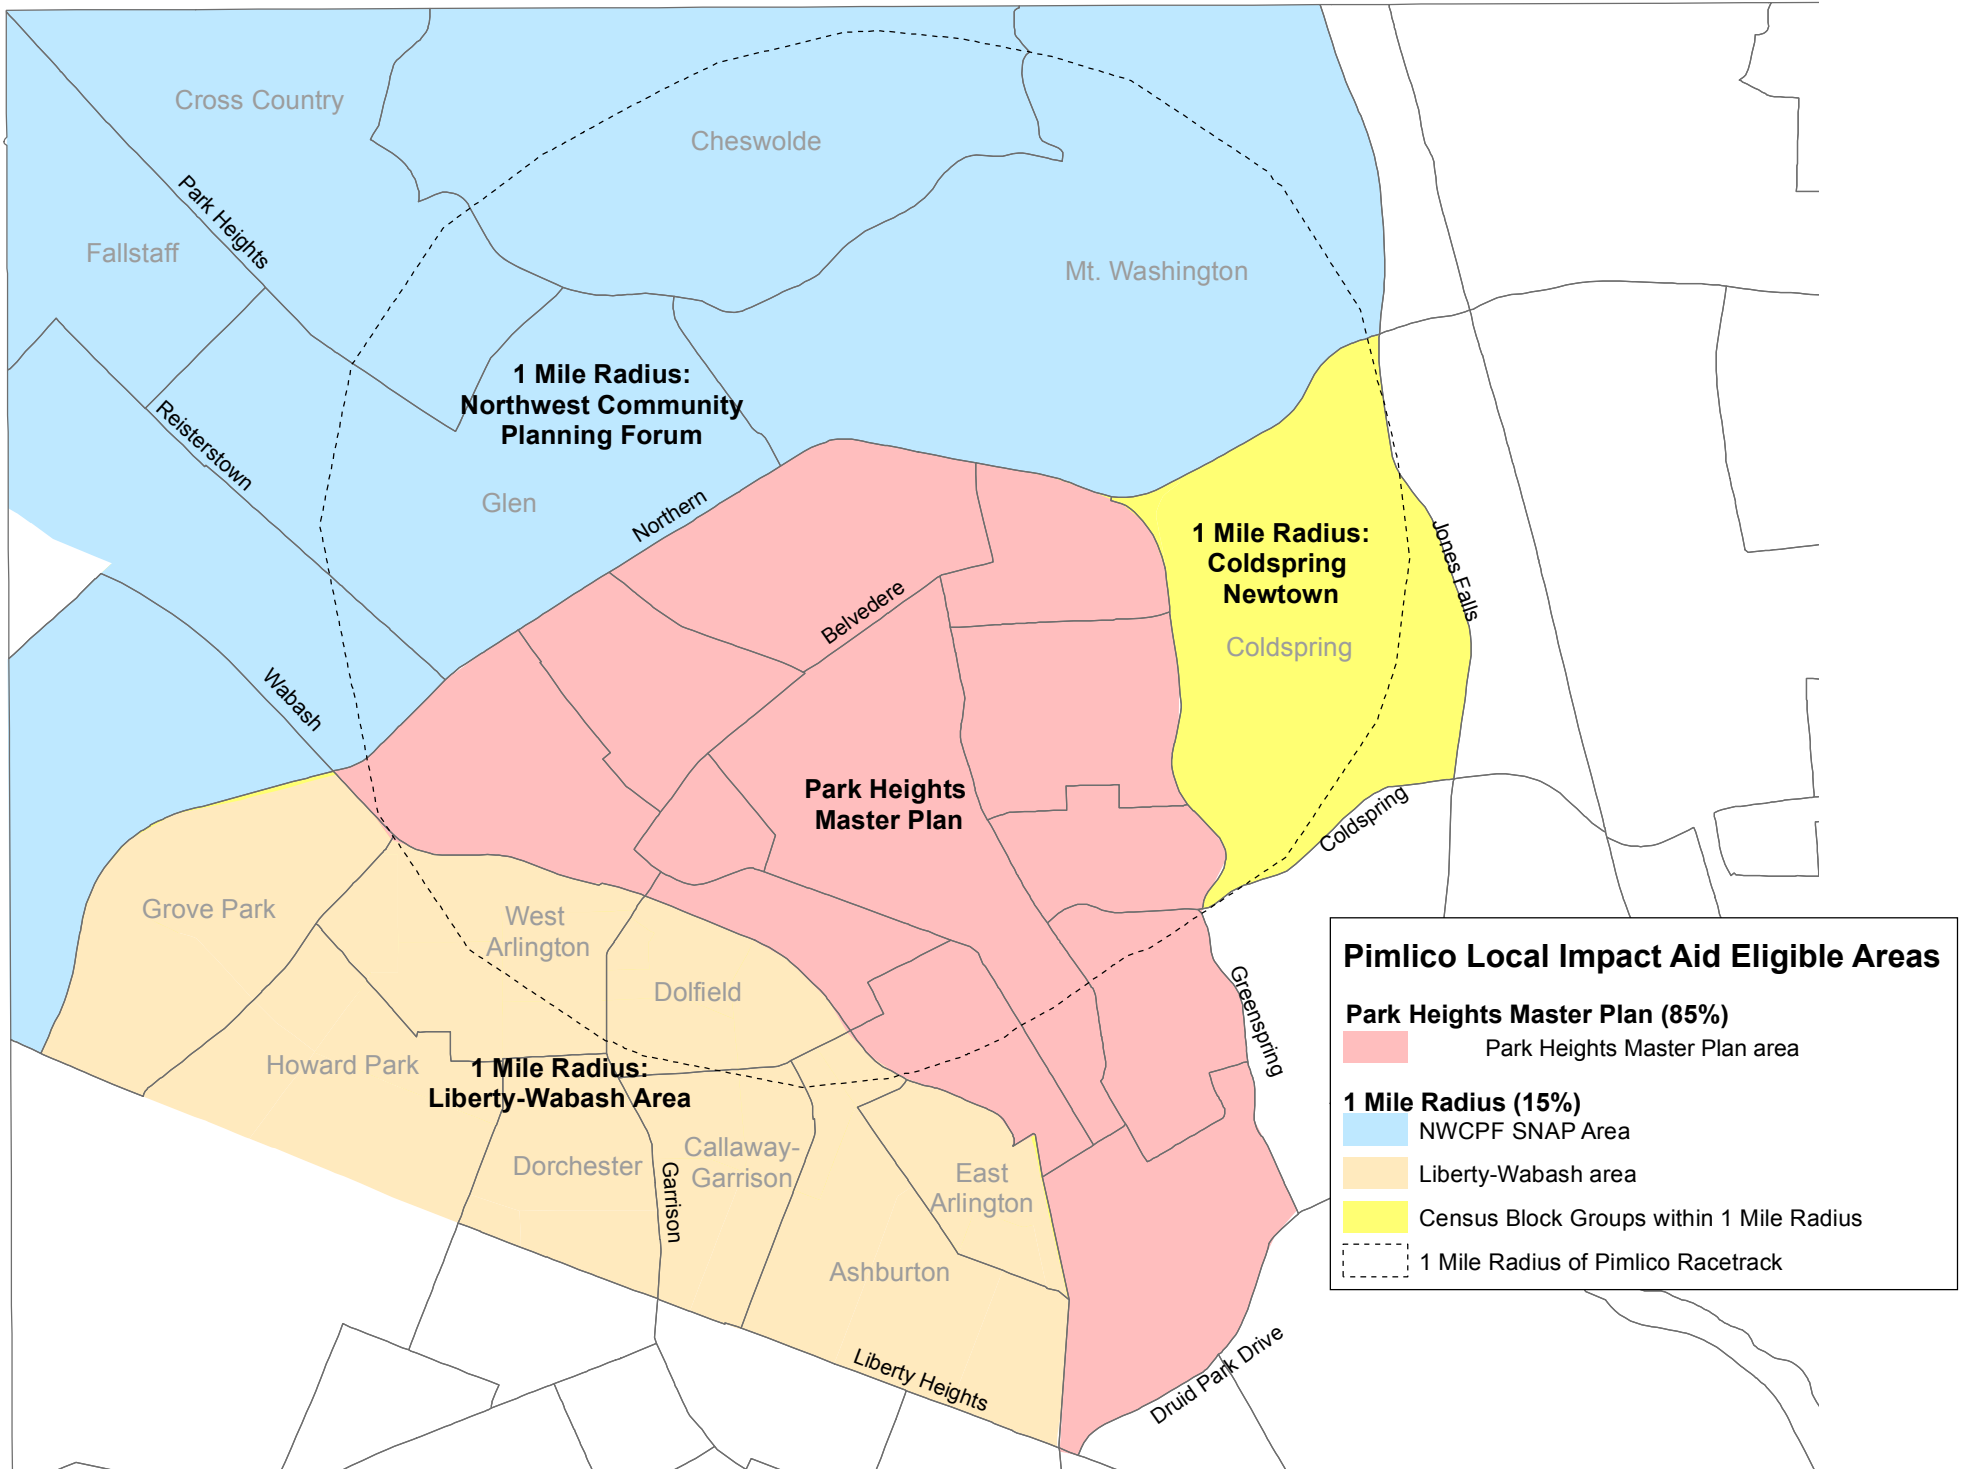

# Appendix A: Pimlico Local Impact Aid Eligible Areas

**Pimlico Local Impact Aid Eligible Areas**

**Park Heights Master Plan (85%)**  
 Park Heights Master Plan area

**1 Mile Radius (15%)**

- NWCPF SNAP Area
- Liberty-Wabash area
- Census Block Groups within 1 Mile Radius
- 1 Mile Radius of Pimlico Racetrack